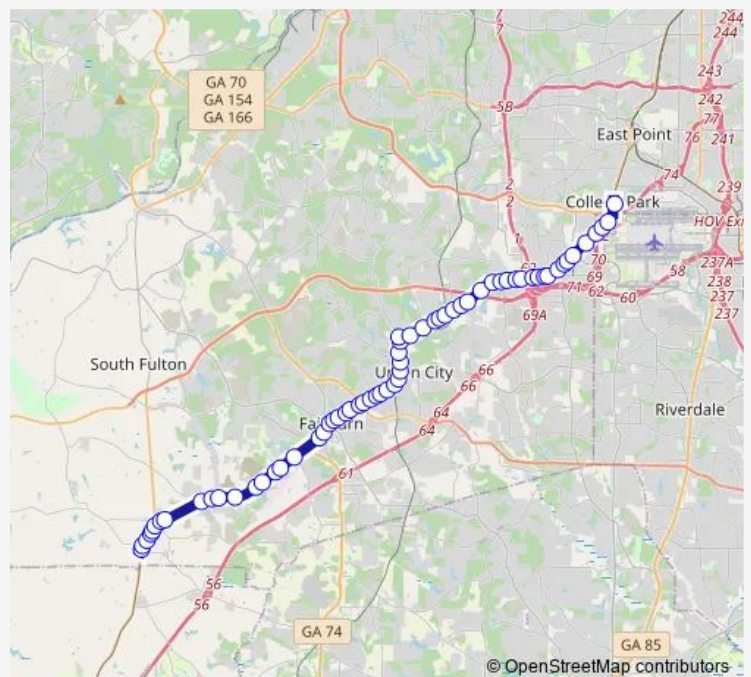

Thursday 05:10-00:10⁺¹

Friday 05:10-00:10⁺¹

Saturday 06:00-24:00

Sunday 06:00-24:00

Route info

Direction: College Park Station - North Loop

Stops: 61

Trip Duration: 0 hour 35 min

180 — Roosevelt Highway

Roosevelt HWY @ Feldwood Rd

Roosevelt HWY @ Welcome ALL RD Sw

Roosevelt HWY @ Yankee Dr

Roosevelt HWY @ Mallory Rd

Roosevelt HWY @ Cook Rd

Roosevelt HWY @ Hunter Rd

Roosevelt HWY @ Mason Rd

Camp DR @ Stonewall Tell Rd

Stonewall Tell RD @ Roosevelt Hwy

Roosevelt HWY @ Highpoint Rd

Roosevelt HWY @ 6157

Roosevelt HWY @ Dixie Lake Rd

Roosevelt HWY @ Bryant St

Roosevelt HWY @ Gresham St

Roosevelt HWY @ Thompson

Roosevelt HWY @ Westbrook Pl

Roosevelt HWY @ Lower Dixie Lake Rd

NW Broad ST @ Beverly Engram Pkwy

W Broad ST @ Shaw Dr

W Broad ST @ Estes Dr

W Broad ST @ Elder St

W Broad ST @ Dodd St

W Broad ST @ Smith St