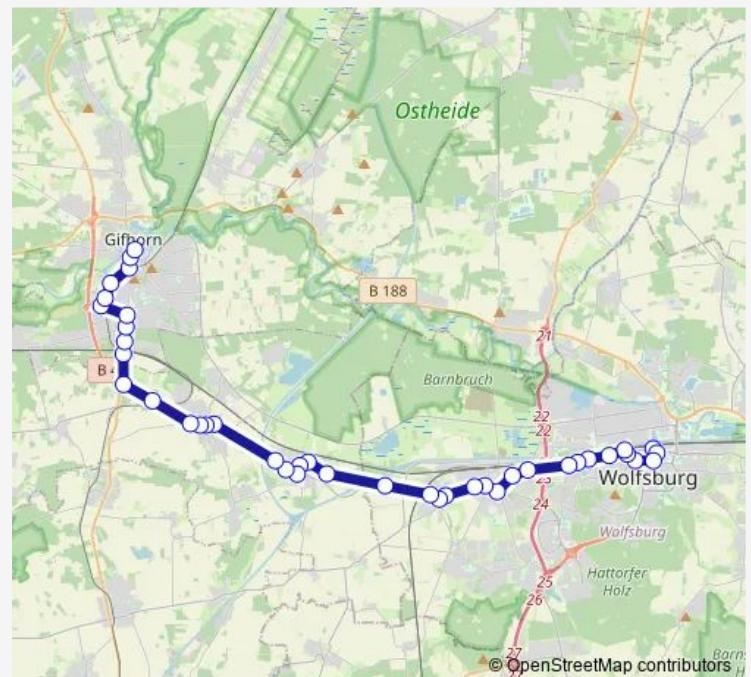

Wolfsburg, Schleusensiedlung

Calberlah, Allerbüttel

Calberlah, Kannenberg

Route schedule

Wolfsburg, Hauptbahnhof — Gifhorn, Steinweg

Monday 05:00-22:00

Tuesday 05:00-22:00

Wednesday 05:00-22:00

Thursday 05:00-22:00

Friday 05:00-24:00

Saturday 06:00-24:00

Sunday 11:00-21:00

Route info

Direction: Wolfsburg, Hauptbahnhof

Stops: 41

Trip Duration: 0 hour 59 min

180

BusMaps

Calberlah, Berliner Straße

Calberlah, Ortsmitte

Calberlah, Knigge

Calberlah, Am großen Feld

Isenbüttel, Mausoleumsweg

Isenbüttel, Hauptstraße

Thursday 05:00-22:00

Friday 05:00-22:00

Saturday 05:00-23:00

Sunday 10:00-20:00

Route info

Direction: Gifhorn, Steinweg

Stops: 42

Trip Duration: 0 hour 56 min