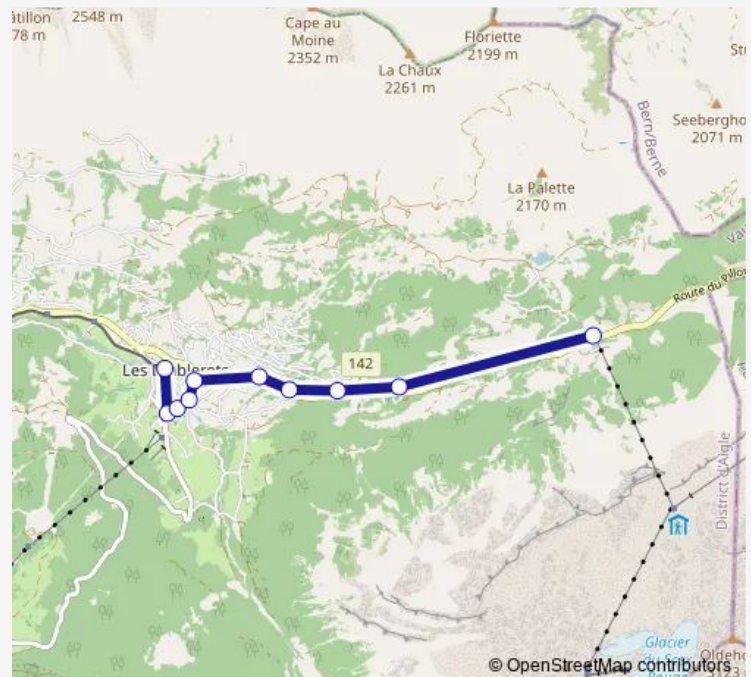

Monday 08:25

Tuesday 08:25

Wednesday 08:25

Thursday 08:25

Friday 08:25

Saturday 08:25

Sunday 08:25

Route info

Direction: Les Diablerets, gare

Stops: 10

Trip Duration: 0 hour 15 min

Direction

Les Diablerets, gare — Col-du-Pillon, Glacier 3000

10 stops

[Open route schedule](#)

Les Diablerets, gare

Col-du-Pillon, Glacier 3000

Route schedule

Les Diablerets, gare — Col-du-Pillon, Glacier 3000

Monday 09:00-15:08

Tuesday 09:00-15:08

Wednesday 09:00-15:08

Thursday 09:00-15:08

Friday 09:00-15:08

Saturday 09:00-15:08

Sunday 09:00-15:08

Route info

Direction: Les Diablerets, gare

Stops: 10

Trip Duration: 0 hour 15 min

180 Bus time schedules and route maps are available in an offline PDF at busmaps.com. Use the busmaps.com website to see live bus times, train schedule or subway schedule, and step-by-step directions for all public transit in Sitten