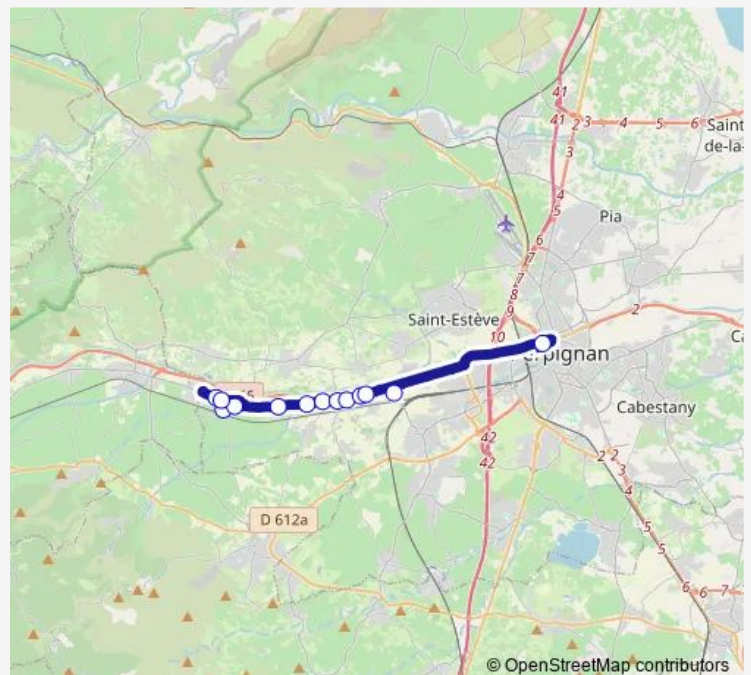

Direction

Route de Corbère — Gare Routière Méditerranée

13 stops

[Open route schedule](#)

Route de Corbère

Lotissement

Mairie - St-Féliu d'Avall

Canigou

Saturday —

Sunday —

Route info

Direction: Route de Corbère

Stops: 13

Trip Duration: 0 hour 40 min

180 Bus time schedules and route maps are available in an offline PDF at busmaps.com. Use the busmaps.com website to see live bus times, train schedule or subway schedule, and step-by-step directions for all public transit in Perpignan