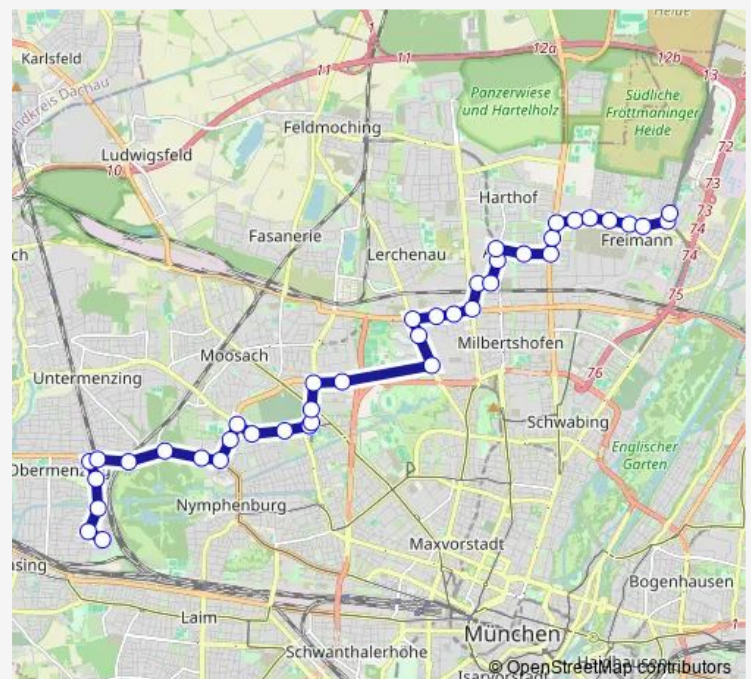

### Direction

Kieferngarten — Am Hart

12 stops

[Open route schedule](#)

Kieferngarten

Bernsteinweg

Paul-Hindemith-Allee

Euro-Industriepark Nord

### Route schedule

Kieferngarten — Am Hart

Monday	05:13-00:53 <sup>+1</sup>
Tuesday	05:13-00:53 <sup>+1</sup>
Wednesday	05:13-00:53 <sup>+1</sup>
Thursday	05:13-00:53 <sup>+1</sup>
Friday	05:13-00:53 <sup>+1</sup>
Saturday	05:33-00:53 <sup>+1</sup>
Sunday	06:33-00:53 <sup>+1</sup>

### Route info

Direction: Kieferngarten

Stops: 12

Trip Duration: 0 hour 14 min

## Route info

Direction: Berduxstraße

Stops: 40

Trip Duration: 0 hour 55 min

Max-Diamand-Straße

Knorrstraße

Am Hart Süd

Am Hart