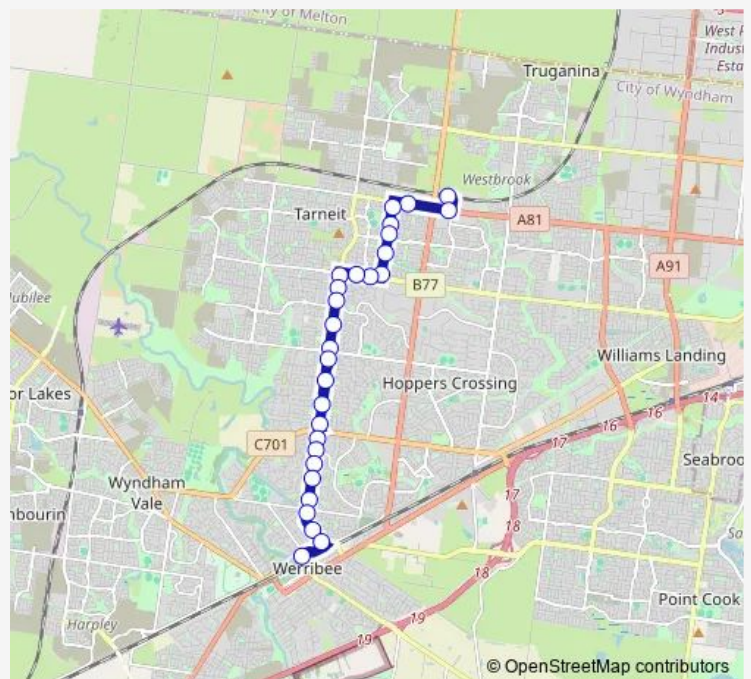

Bus 180 Werribee Station - Tarneit Station

[Go to website](#)

Direction

Tarneit Station (Tarneit) — Werribee Station/Manly St (Werribee)

28 stops

[Open route schedule](#)

- Tarneit Station (Tarneit)
- Sunset Views Bvd/Leakes Rd (Truganina)
- Wilandra Dr/Leakes Rd (Tarneit)
- Tarneit Senior College/Crossway Ave (Tarneit)
- Tarneit P-9 College/Crossway Ave (Tarneit)
- Poplar Bvd/Crossway Ave (Tarneit)
- Inverall Pkwy/Crossway Ave (Tarneit)
- Sayers Rd/Crossway Ave (Tarneit)
- Clarafield Cres/Sayers Rd (Hoppers Crossing)
- Sandleford Way/Sayers Rd (Hoppers Crossing)
- Kingdom Hall of Jehovah's Witnesses/Tarneit Rd (Tarneit)
- Abbotswood Dr/Tarneit Rd (Hoppers Crossing)
- Bethany Rd/Tarneit Rd (Hoppers Crossing)
- Good News Lutheran College/Tarneit Rd (Hoppers Crossing)
- Hogans Rd/Tarneit Rd (Hoppers Crossing)
- Wilmington Ave/Tarneit Rd (Hoppers Crossing)
- Knightsbridge Dr/Tarneit Rd (Tarneit)
- Riverview Park/Tarneit Rd (Tarneit)
- Hoppers Crossing, Rosemary Cl/Tarneit Rd
- Heaths Rd/Tarneit Rd (Hoppers Crossing)

Route info

Direction: Tarneit Station (Tarneit)

Stops: 28

Trip Duration: 0 hour 19 min

180 — Werribee Station - Tarneit Station

Cassowary Ave/Tarneit Rd (Hoppers Crossing)

Purchas St/Tarneit Rd (Werribee)

Swan St/Tarneit Rd (Werribee)

Werribee Village SC/Tarneit Rd (Hoppers Crossing)

Shaws Rd/Tarneit Rd (Werribee)

Conquest Dr/Tarneit Rd (Werribee)

Glenluss St/Tarneit Rd (Werribee)

Werribee Station/Manly St (Werribee)

Direction

Werribee Station/Manly St (Werribee) — Tarneit Station (Tarneit)

Saturday 03:02-02:03⁺¹

Sunday 03:03-02:03⁺¹

Route info

Direction: Werribee Station/Manly St (Werribee)

Stops: 27

Trip Duration: 0 hour 25 min

Tarneit Senior College/Crossway Ave (Tarneit)

Wilandra Dr/Leakes Rd (Tarneit)