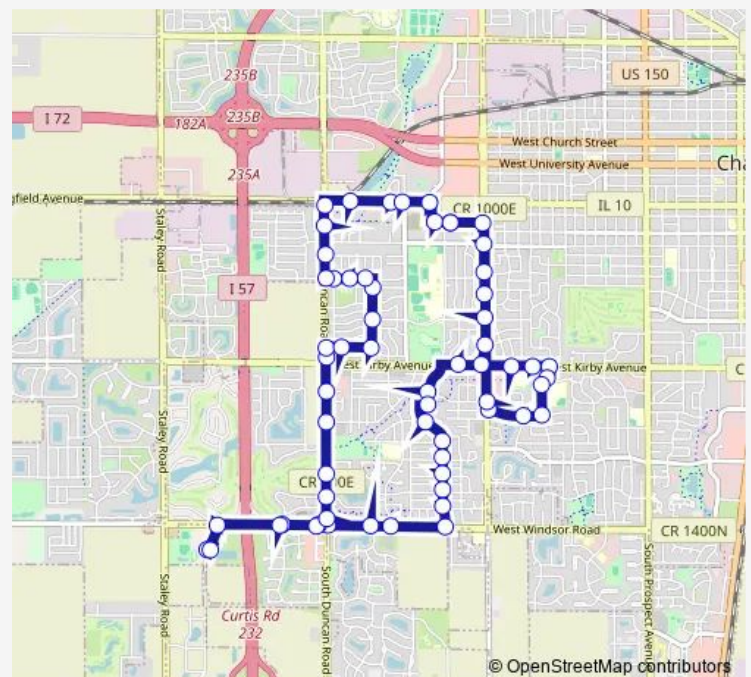

Kirby & Rosewood (NE Corner)

Crescent & Southwood (NW Corner)

Broadmoor & Crescent (NW Corner)

Winchester & Brookhaven (NW Corner)

Route schedule

Round Barn Road (South Side) — Round Barn Road (South Side)

Monday	—
Tuesday	—
Wednesday	—
Thursday	—
Friday	—
Saturday	07:41-18:21
Sunday	—

Route info

Direction: Round Barn Road (South Side)

Stops: 61

Trip Duration: 0 hour 34 min

180 — Lime Evening Saturday

Winchester & Southmoor (NW Corner)

Winchester & Barberry (NW Corner)

Winchester & Blackthorn (NW Corner)

Winchester & Branch (NW Corner)

Winchester & Sumac (NW Corner)

Windsor & Winchester (NW Corner)

Windsor & Scottsdale (NE Corner)

Windsor & Cherry Hills (NE Corner)