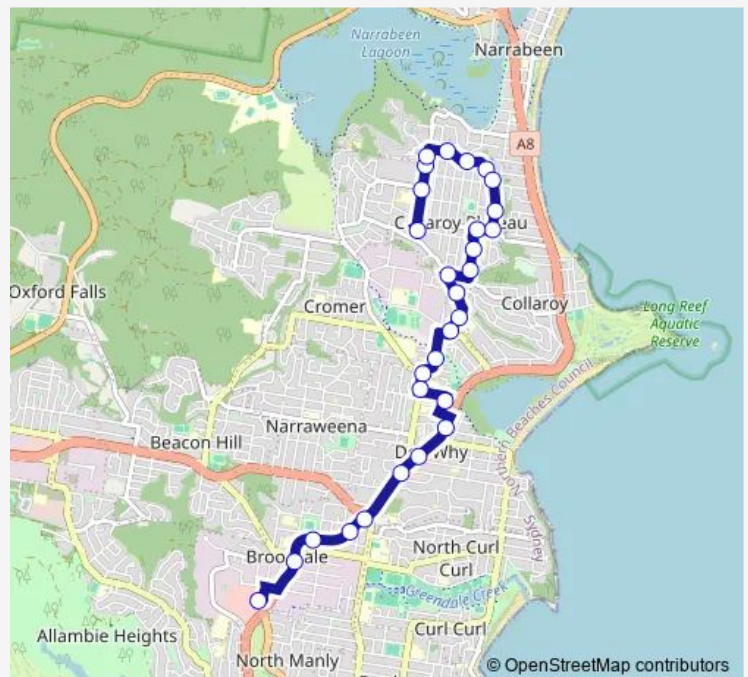

Wednesday 09:02-00:05⁺¹

Thursday 09:02-00:05⁺¹

Friday 09:02-00:05⁺¹

Saturday 05:35-00:05⁺¹

Sunday 06:05-00:05⁺¹

Route info

Direction: Hall Av Before Heather St

Stops: 29

Trip Duration: 0 hour 28 min

180 — Warringah Mall to Collaroy Plateau

Dee Why RSL Club, Pittwater Rd

Dee Why Shops, Pittwater Rd

Pittwater Rd After Pacific Pde

Pittwater Rd After Harbord Rd

Pittwater Rd Opp Manly Leagues Club

Pittwater Rd Opp Brookvale Oval

Pittwater Rd After Chard Rd

Warringah Mall, Green St

Direction

Warringah Mall, Green St — Hall Av Before Heather St

35 stops

[Open route schedule](#)

Warringah Mall, Green St

Route info

Direction: Warringah Mall, Green St

Stops: 35

Trip Duration: 0 hour 30 min

Edgecliffe Bvd At Aubreen St

Edgecliffe Bvd At Blandford St

Edgecliffe Bvd At Fuller St

Veterans Pde Opp RSL Anzac Village