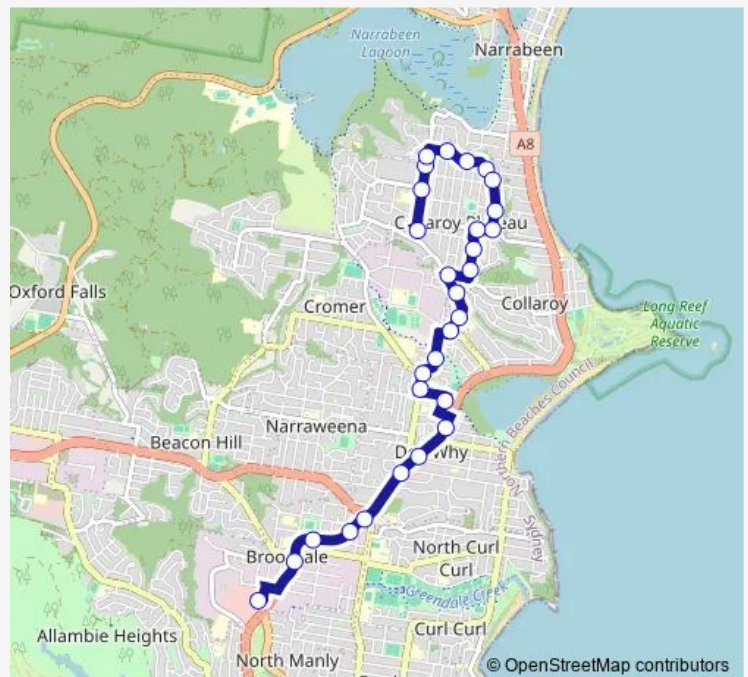

Wednesday 09:02-00:05⁺¹

Thursday 09:02-00:05⁺¹

Friday 09:02-00:05⁺¹

Saturday 05:35-00:05⁺¹

Sunday 06:05-19:35

Route info

Direction: Hall Av Before Heather St

Stops: 29

Trip Duration: 0 hour 22 min

180 — Warringah Mall to Collaroy Plateau

Dee Why RSL Club, Pittwater Rd

Dee Why Shops, Pittwater Rd

Pittwater Rd After Pacific Pde

Pittwater Rd After Harbord Rd

Pittwater Rd Opp Manly Leagues Club

Pittwater Rd Opp Brookvale Oval

Pittwater Rd After Chard Rd

Warringah Mall, Green St

Direction

Warringah Mall, Green St — Hall Av Before Heather St

35 stops

[Open route schedule](#)

Warringah Mall, Green St

Route info

Direction: Warringah Mall, Green St

Stops: 35

Trip Duration: 0 hour 30 min

Edgecliffe Bvd At Aubreen St

Edgecliffe Bvd At Blandford St

Edgecliffe Bvd At Fuller St

Veterans Pde Opp RSL Anzac Village