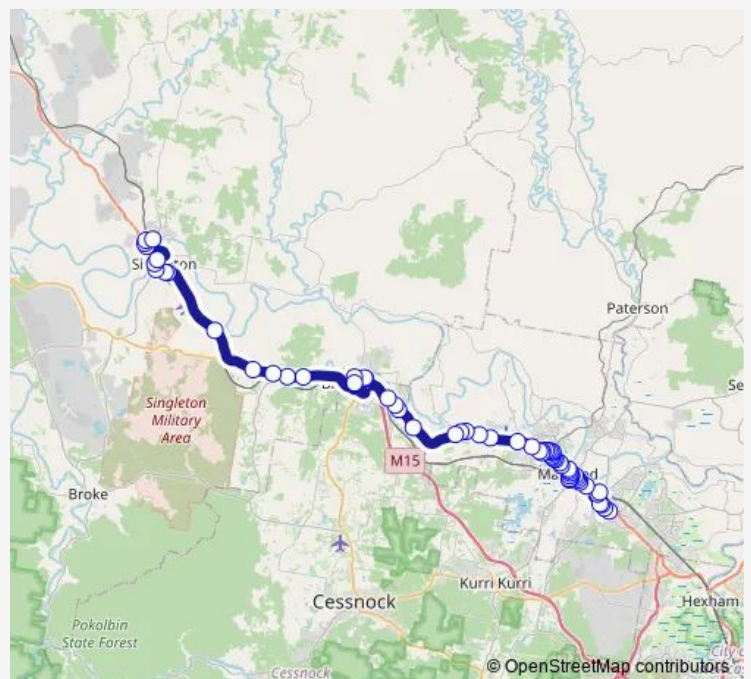

Bus 180 Stockland Green Hills to Singleton Heights via Maitland

[Go to website](#)

Direction

Blaxland Av Opp Ymca Sports Centre — Mitchell Dr Opp Stockland Green Hills

65 stops

[Open route schedule](#)

Blaxland Av Opp Ymca Sports Centre

Uniting Elizabeth Gates Singleton, Blaxland Av

George St At Kent St

Elizabeth St After George St

Singleton Public School, Elizabeth St

Ryan Av Before Burns Lane

Gowrie St Opp Singleton Plaza

John St Before Harriett St

Munro St, Opp Singleton Station

Kelso St At Loder Av

Kelso St After Deakin Av

Kelso St At Brittliffe Cl

New England Hwy Opp Mitchell Line Of Rd

New England Hwy Before Bell Rd

New England Hwy Opp Belford St (Hail And Ride)

New England Hwy Before Kirkton Rd (Hail And Ride)

Clift St Before Maitland St

Branxton Cemetery, Maitland St

New England Hwy Opp 2013 (Hail And Ride)

New England Hwy At Oxford St

Route schedule

Blaxland Av Opp Ymca Sports Centre — Mitchell Dr Opp Stockland Green Hills

Monday 10:19-17:00

Tuesday 10:19-17:00

Wednesday 10:19-17:00

Thursday 10:19-17:00

Friday 10:19-17:00

Saturday 08:19-12:19

Sunday —

Route info

Direction: Blaxland Av Opp Ymca Sports Centre

Stops: 65

Trip Duration: 1 hour 24 min

180 — Stockland Green Hills to Singleton Heights via Maitland