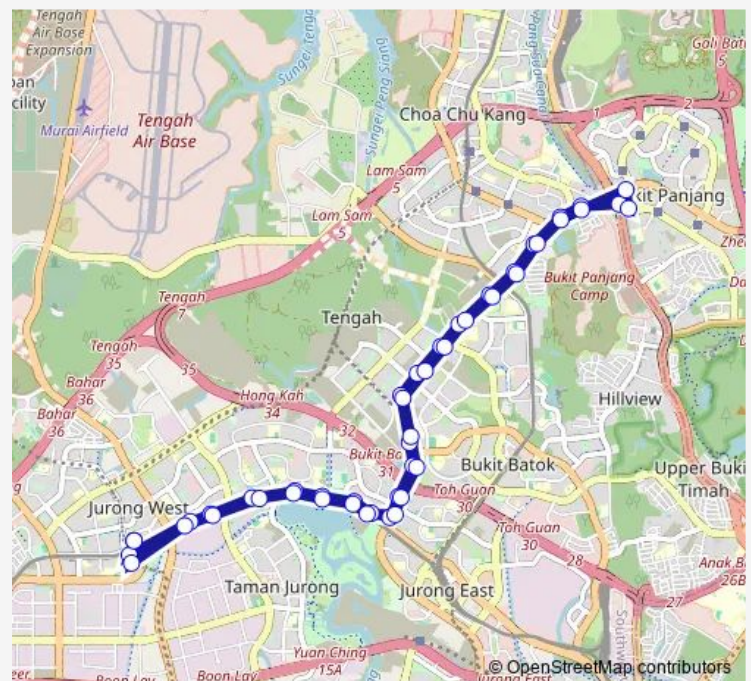

Aft Bt Batok West Ave 5

Opp Bt Batok Fire Stn

Blk 26

Route schedule

Boon Lay Int — Boon Lay Int

Monday	05:50
Tuesday	05:50
Wednesday	05:50
Thursday	05:50
Friday	05:50
Saturday	05:50
Sunday	06:00

Route info

Direction: Boon Lay Int

Stops: 47

Trip Duration: 1 hour 25 min

180

BusMaps

Phoenix Stn

Bt Panjang Stn Exit A/Lrt

BT Panjang Int

Blk 183