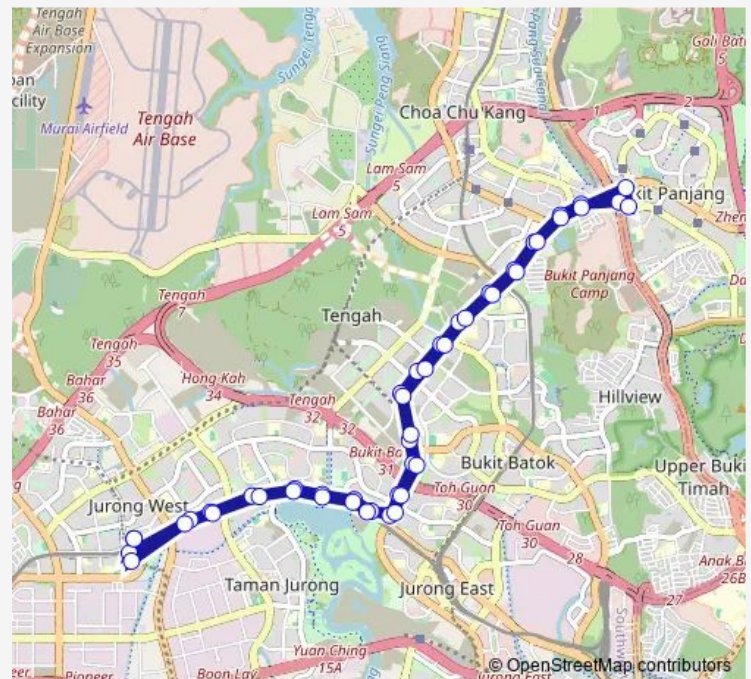

### Route schedule

Boon Lay Int — Boon Lay Int

Monday	05:50
Tuesday	05:50
Wednesday	05:50
Thursday	05:50
Friday	05:50
Saturday	05:50
Sunday	06:00

### Route info

Direction: Boon Lay Int

Stops: 47

Trip Duration: 1 hour 25 min

180

Phoenix Stn

Bt Panjang Stn Exit A/Lrt

BT Panjang Int