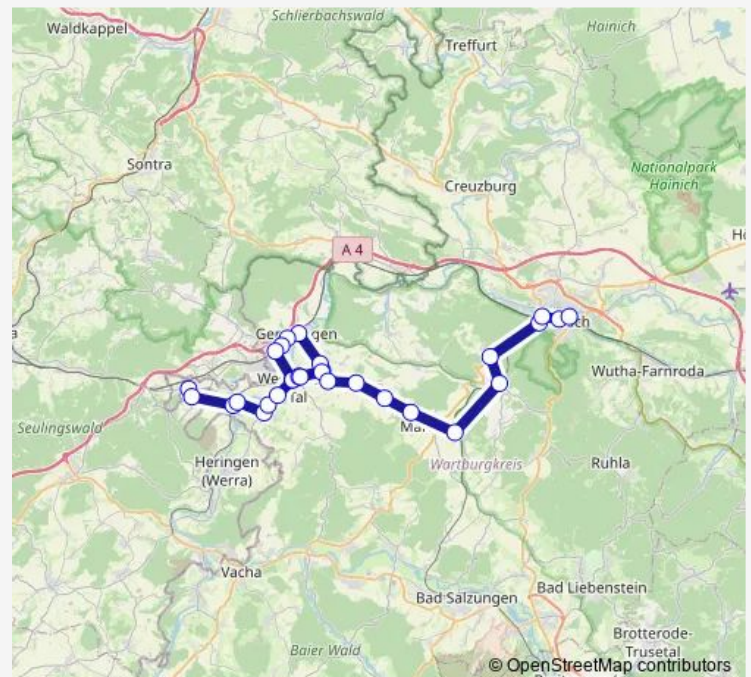

Hausbreitenbach

Herda, Kreuzung

Berka / Werra, Regelschule

### Route schedule

Eisenach, Zob — Berka / Werra, Regelschule

Monday 12:55

Tuesday 12:55

Wednesday 12:55

Thursday 12:55

Friday 12:55

Saturday —

### Route info

Direction: Eisenach, Zob

Stops: 15

Trip Duration: 0 hour 40 min

## Direction

Dankmarshausen — Eisenach, Zob

27 stops

[Open route schedule](#)

Dankmarshausen

Dankmarshausen, Unterdorf

Dippach (b. Gerstungen), Ort

Dippach (b. Gerstungen), Sportplatz