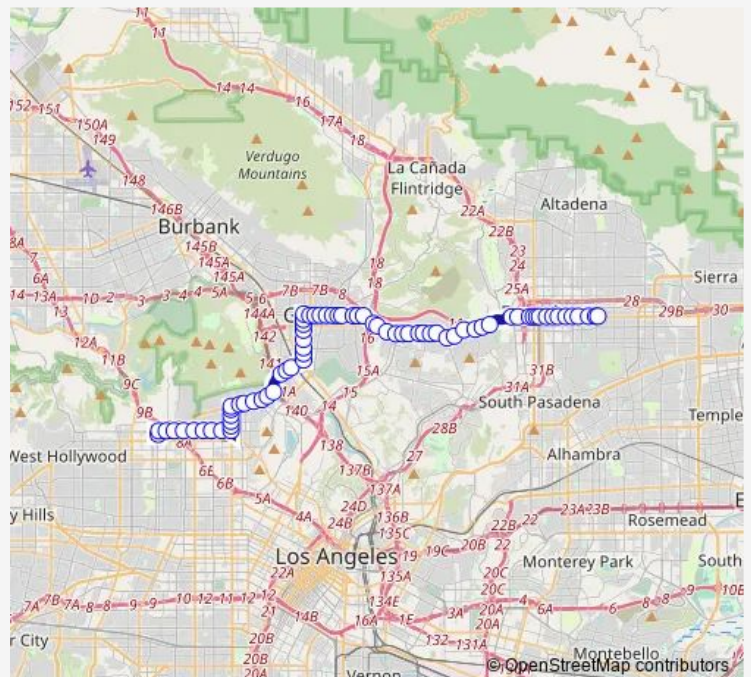

Los Feliz / Griffith Park

Los Feliz / Arbolada

Los Feliz / Riverside

Route schedule

Hollywood / Vine Station — Colorado / Hill Layover

Monday 04:17-23:16

Tuesday 04:17-23:16

Wednesday 04:17-23:16

Thursday 04:17-23:16

Friday 04:17-23:16

Saturday 04:17-23:16

Sunday 04:17-23:16

Route info

Direction: Hollywood / Vine Station

Stops: 73

Trip Duration: 1 hour 19 min

180 — Metro Local Line

Los Feliz / Glenfeliz

Los Feliz / Brunswick

Los Feliz / Revere

Central / Los Feliz

Central / Magnolia

Central / Chevy Chase

Central / Windsor

Central / Lomita

Central / Colorado

Central / Americana

Broadway / Central

Broadway / Brand

Broadway / Louise

Broadway / Jackson

Broadway / Glendale