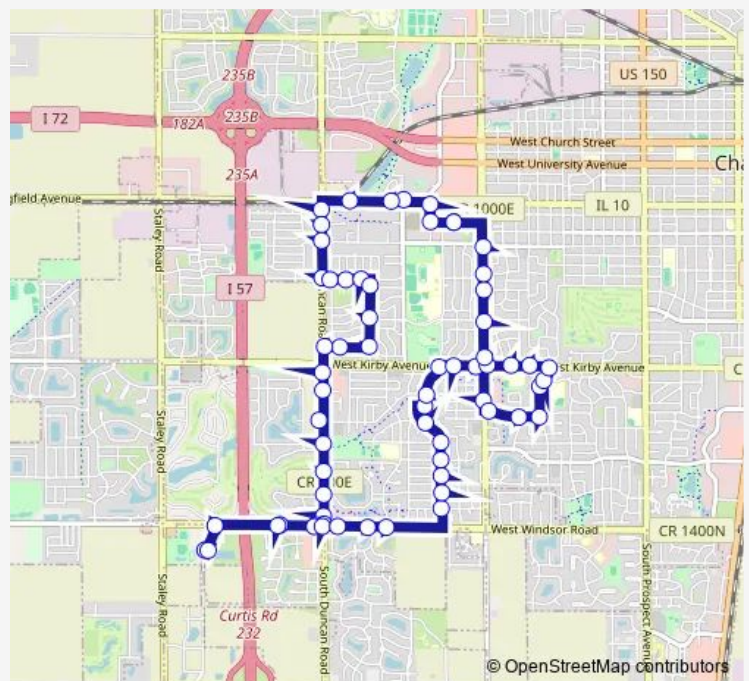

## Bus 180 Lime Sunday

[Go to website](#)

**Direction**  
 Round Barn Road (South Side) — Round Barn Road (South Side)

61 stops

[Open route schedule](#)

- Round Barn Road (South Side)
- Mattis & Round Barn (SW Corner)
- John & Mattis (NW Corner)
- Mattis & William (NW Corner)
- Mattis & Stonegate (NW Corner)
- Mattis & Sangamon (NW Corner)
- Mattis & Meadow (NW Corner)
- Kirby & Rose (South Side)
- Champaign House (South Side)
- Kirby & Mayfair (SW Corner)
- Mayfair & Lincolnshire (NW Corner)
- Mayfair & Georgetown (NW Corner)
- Mayfair & Broadmoor (NW Corner)
- Broadmoor & Lakeside (NE Corner)
- Mattis & Broadmoor (NE Corner)
- Mattis & Southwood (SE Corner)
- Kirby & Mattis (NW Far Side)
- Kirby & Rosewood (NE Corner)
- Crescent & Southwood (NW Corner)
- Broadmoor & Crescent (NW Corner)
- Winchester & Brookhaven (NW Corner)

### Route schedule

Round Barn Road (South Side) — Round Barn Road (South Side)

Monday	—
Tuesday	—
Wednesday	—
Thursday	—
Friday	—
Saturday	—
Sunday	09:45-17:45

### Route info

Direction: Round Barn Road (South Side)

Stops: 61

Trip Duration: 0 hour 34 min

180 — Lime Sunday

Winchester & Southmoor (NW Corner)

Winchester & Barberry (NW Corner)

Winchester & Blackthorn (NW Corner)

Winchester & Branch (NW Corner)

Winchester & Sumac (NW Corner)

Windsor & Winchester (NW Corner)

Windsor & Scottsdale (NE Corner)

Windsor & Cherry Hills (NE Corner)

Windsor & Duncan (NE Corner)

Windsor & Village Green (NE Corner)