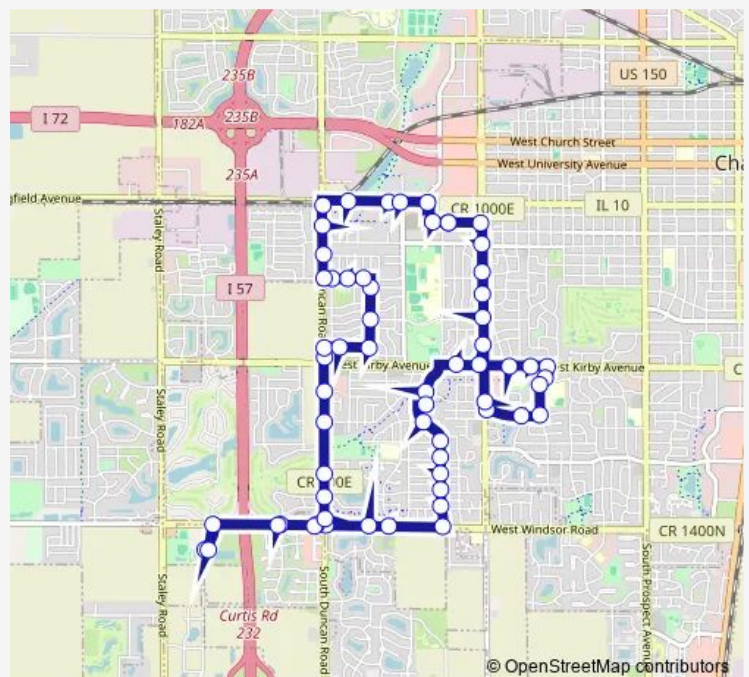

William & Duncan (NW Corner)

Maplepark & William (SW Corner)

William & Oakcrest (SW Corner)

William & Centennial (SW Corner)

Westfield & Sheridan (NW Corner)

Westfield & Sangamon (NW Corner)

Westfield & Lawndale (NW Corner)

Lawndale & Bellepark (NE Corner)

Duncan & Lawndale (NE Corner)

Kirby & Duncan (SW Far Side)

Duncan & Watterson (NW Corner)

Duncan & Southwood (NW Corner)

Route schedule

Round Barn Road (North Side) — Round Barn Road (North Side)

Route info

Direction: Round Barn Road (North Side)

Stops: 64

Trip Duration: 0 hour 33 min

© OpenStreetMap contributors

Duncan & Stoneybrook (NW Corner)

Duncan & Prairie Meadow (NW Corner)

Duncan & Valleybrook (NW Corner)

Duncan & Crossing Ct. (NW Corner)

Windsor & Duncan (NW Corner)

Windsor & Village Green (NE Corner)

Windsor & Valleybrook (NE Corner)

Stephens Family Ymca (West Side)

Windsor West Apts

Windsor & Fields South (SE Corner)