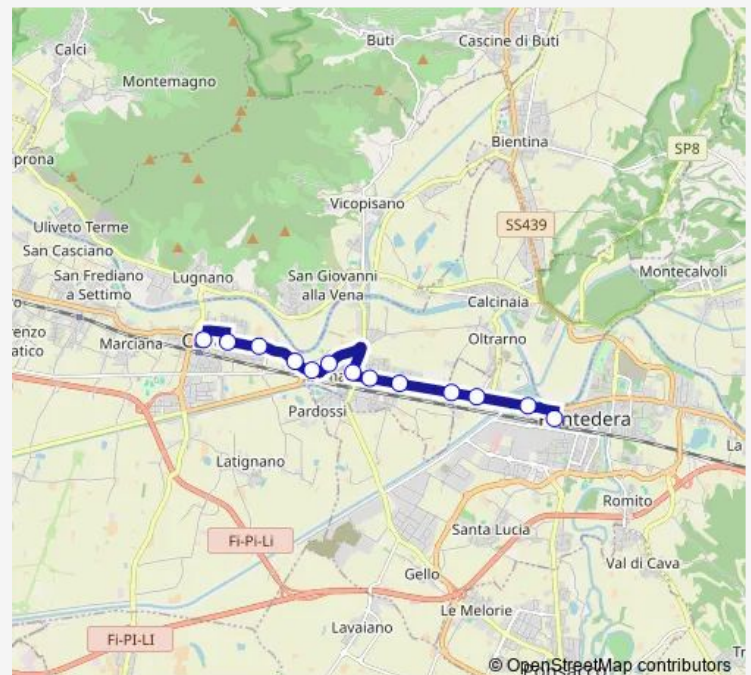

V.T.Romagnola Villaggio Piaggio 82

Pontedera Corsia 2

Pontedera Stadio -E-

Route schedule

Cascina Centro — Pontedera Stadio -E-

Monday 07:15

Tuesday 07:15

Wednesday 07:15

Thursday 07:15

Friday 07:15

Saturday 07:15

Sunday —

Route info

Direction: Cascina Centro

Stops: 13

Trip Duration: 0 hour 21 min

Direction

Cascina Centro — Pontedera Stadio -C-

13 stops

[Open route schedule](#)

Cascina Centro

Cascina V.T.Romagnola Fr 197

Cascina V.T.Romagnola 75

Cascina V.T.Romagnola 11

Friday 07:15

Saturday 07:15

Sunday —

Route info

Direction: Cascina Centro

Stops: 13

Trip Duration: 0 hour 21 min

Direction