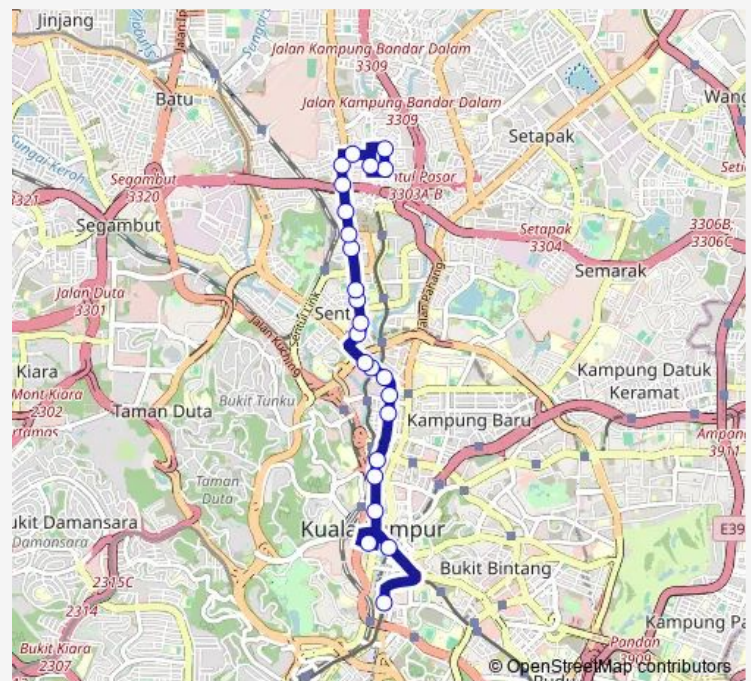

KI617 SK Sentul 2

KI2053 BHP Sentul (Opp)

KI996 Perumahan Sentul Impian

Route schedule

(M) Pasar Seni (Platform A7 - A8) — KI1013 Taman Dato Senu

Monday 06:05-23:35

Tuesday 06:05-23:35

Wednesday 06:05-23:35

Thursday 06:05-23:35

Friday 06:05-23:35

Saturday 06:05-23:35

Sunday 06:05-23:35

Route info

Direction: (M) Pasar Seni (Platform A7 - A8)

Stops: 24

Trip Duration: 0 hour 30 min

180 — Taman Dato' Senu ~ Hab Pasar Seni

KI1005 Padang Dato Senu

KI1007 Komersial Dato Senu

KI1013 Taman Dato Senu

Direction

KI1013 Taman Dato Senu — (M) Pasar Seni (Platform A7 - A8)

28 stops

[Open route schedule](#)

Sunday 05:30-23:00

Route info

Direction: KI1013 Taman Dato Senu

Stops: 28

Trip Duration: 0 hour 45 min

KI106 Menara UAB/Cimb

KI107 LRT Masjid Jamek

KI108 Kota Raya