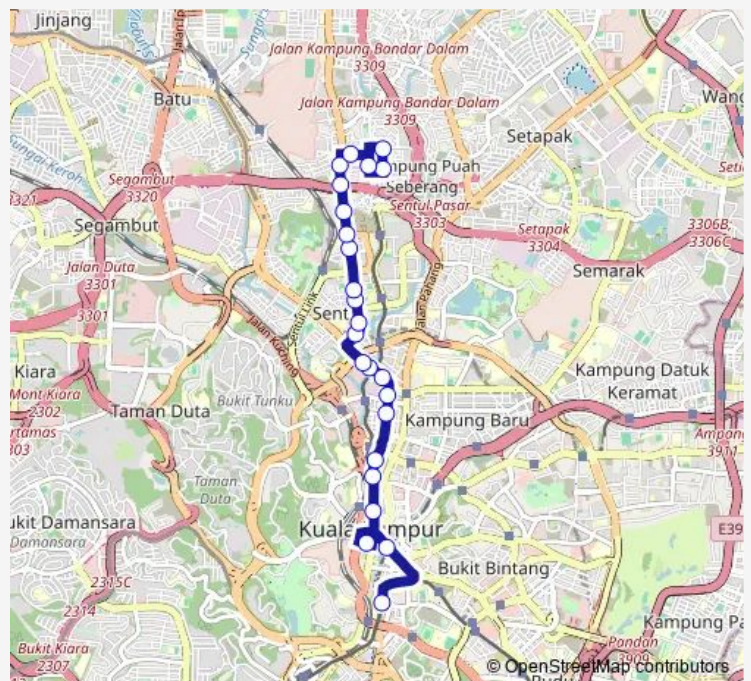

KI617 SK Sentul 2

KI2053 BHP Sentul (Opp)

KI996 Perumahan Sentul Impian

Route schedule

(M) Pasar Seni (Platform A7 - A8) — KI1013 Taman Dato Senu

Monday 06:05-23:35

Tuesday 06:05-23:35

Wednesday 06:05-23:35

Thursday 06:05-23:35

Friday 06:05-23:35

Saturday 06:05-23:35

Sunday 06:05-23:35

Route info

Direction: (M) Pasar Seni (Platform A7 - A8)

Stops: 24

Trip Duration: 0 hour 30 min

180 — Taman Dato' Senu ~ Hab Pasar Seni

KI1005 Padang Dato Senu

KI1007 Komersial Dato Senu

KI1013 Taman Dato Senu

Direction

KI1013 Taman Dato Senu — (M) Pasar Seni (Platform A7 - A8)

28 stops

[Open route schedule](#)

Sunday 05:30-23:00

Route info

Direction: KI1013 Taman Dato Senu

Stops: 28

Trip Duration: 0 hour 30 min

KI106 Menara UAB/Cimb

KI107 LRT Masjid Jamek

KI108 Kota Raya