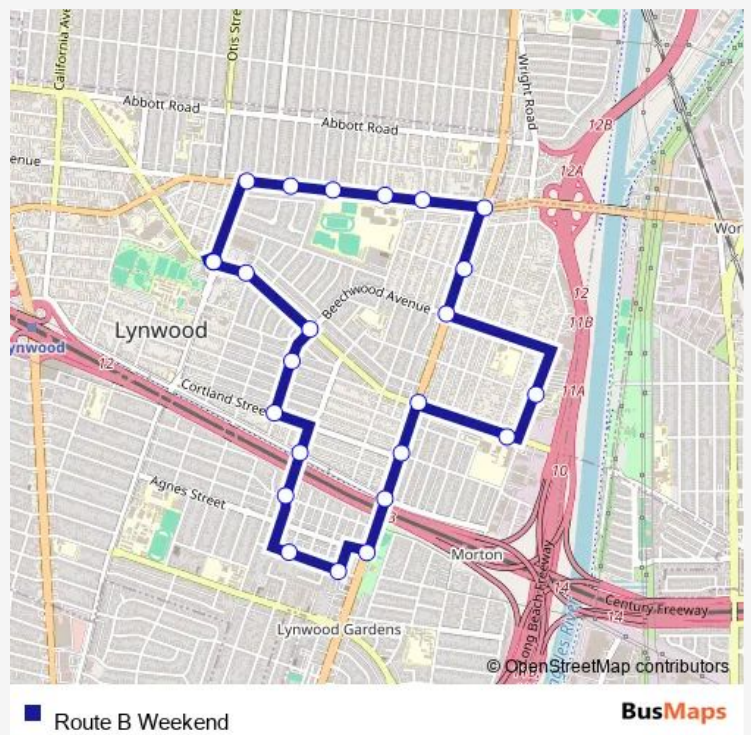

Bus Route B Weekend

Go to website

Direction
 MLK Jr. & Bullis (Transit Center) — MLK Jr. & Bullis (Transit Center)
 24 stops
[Open route schedule](#)

- MLK Jr. & Bullis (Transit Center)
- [Route B] MLK Jr Blvd & Ernestine Ave
- [Route B] MLK Jr Blvd & Muriel Dr
- [Route B] Muriel Dr & Platt Ave
- [Route B] Muriel Dr & Cortland St
- [Route B] Harris Ave & Fernwood Ave
- [Route B] Harris Ave & Josephine St
- [Route B] Lavinia Ave & 4th Ave
- [Route B] Lavinia Ave & 1st Ave
- [Route B] Atlantic Ave & Agnes Ave
- [Route B] Atlantic Ave & Fernwood Ave
- [Route B] Atlantic Ave & Cortland St
- [Route B] Atlantic Ave & MLK Jr Blvd
- [Route B] Firebaugh High & MLK Jr Blvd
- [Route B] Wright Rd & Vista High
- [Route B] Atlantic Ave & Beechwood
- [Route B] Atlantic Ave & Elmwood Ave
- [Route B] Atlantic Ave & Imperial Hwy
- [Route B] Pine Ave & Imperial Hwy
- [Route B] Jackson Ave & Imperial Hwy
- [Route B] Cornish Ave & Imperial Hwy

Route schedule

MLK Jr. & Bullis (Transit Center) — MLK Jr. & Bullis (Transit Center)

| | |
|-----------|-------------|
| Monday | — |
| Tuesday | — |
| Wednesday | — |
| Thursday | — |
| Friday | — |
| Saturday | 08:30-15:40 |
| Sunday | 08:30-15:40 |

Route info

Direction: MLK Jr. & Bullis (Transit Center)

Stops: 24

Trip Duration: 0 hour 25 min

[Route B] Lewis Rd & Imperial Hwy

[Route B] Bullis Rd & Imperial Hwy

MLK Jr. & Bullis (Transit Center)

Bus time schedules and route maps are available in an offline PDF at busmaps.com. Use the busmaps.com website to see live bus times, train schedule or subway schedule, and step-by-step directions for all public transit in Los Angeles