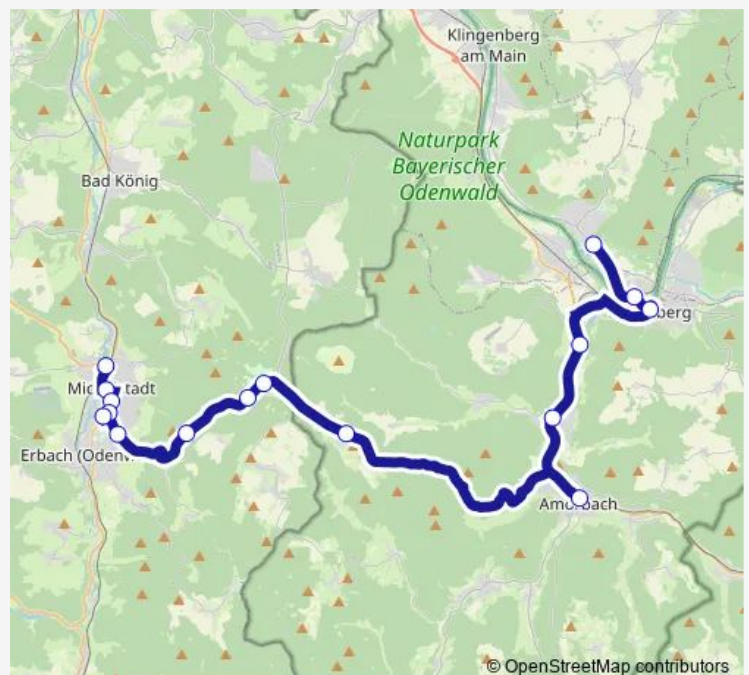

Monday 19:20

Tuesday —

Wednesday —

Thursday 19:20

Friday 19:20

Saturday 19:20

Sunday 19:20

Route info

Direction: Miltenberg, Klostergarten

Stops: 15

Trip Duration: 1 hour 0 min

Direction

Miltenberg, Klostergarten — Michelstadt, Hallenbad

15 stops

[Open route schedule](#)

Miltenberg, Klostergarten

Miltenberg, Bahnhof

Großheubach, Südkreisel

Breitendiel, B 469

Weilbach, Brücke

Amorbach, B 47

Boxbrunn, Schleife

Würzberg, Eulbach Schloss

Dorf-Erbach, Habermannskreuz

Monday 09:20-17:20

Tuesday —

Wednesday —

Thursday 09:20-17:20

Friday 09:20-17:20

Saturday 09:20-17:20

Sunday 09:20-17:20

Route info