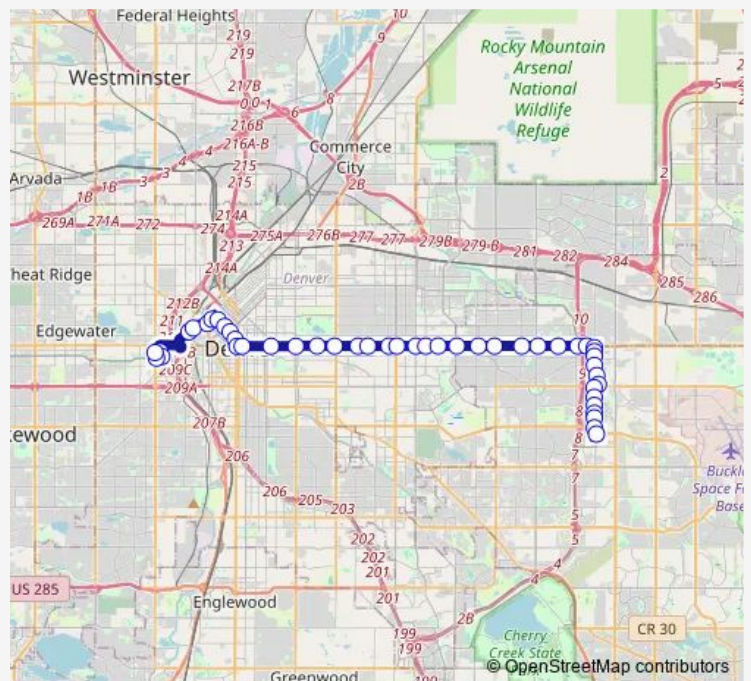

Colfax Ave & Havana St

Colfax Ave & Dayton St

### Route schedule

Aurora Metro Center Stn Gate E — Decatur / Federal Station Gate C

Monday	04:29-23:06
Tuesday	04:29-23:06
Wednesday	04:29-23:06
Thursday	04:29-23:06
Friday	04:29-23:06
Saturday	05:12-23:06
Sunday	05:13-23:07

### Route info

Direction: Aurora Metro Center Stn Gate E

Stops: 44

Trip Duration: 1 hour 5 min

15I — East Colfax Limited

Colfax Ave & Yosemite St

Colfax Ave & Uinta St

Colfax Ave & Syracuse St

## Route info

Direction: Decatur / Federal Station Gate D

Stops: 46

Trip Duration: 1 hour 17 min

Colfax Ave & Uinta St

Colfax Ave & Yosemite St

Colfax Ave & Dayton St

Colfax Ave & Havana St