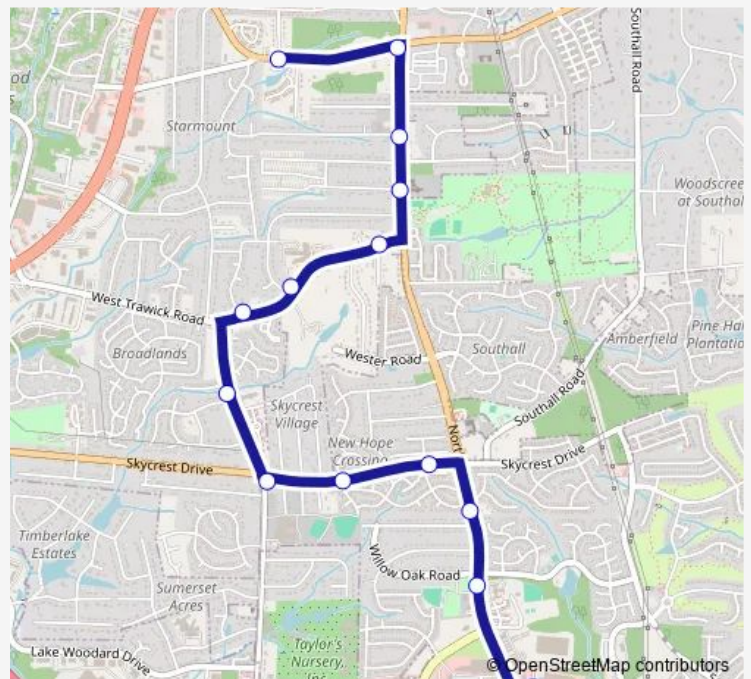

Bus 15L Trawick Connector

[Go to website](#)

Direction

New Hope Commons Walmart — 3812 Buffaloe Rd

25 stops

[Open route schedule](#)

- New Hope Commons Walmart
- Corporation Pkwy at New Hope Rd
- Corporation Pkwy at Lake Woodard Dr
- Corporation Pkwy at New Bern Ave
- New Bern Ave at Corporation Pkwy (Wb)
- New Bern Ave at Trawick Rd (Wb)
- Maitland Dr at New Bern Ave
- Maitland Dr at Bastion Ln
- Bastion Ln at Tower Shopping Center
- Bastion Ln at Lake Woodard Dr
- Lake Woodard Dr at Summerdale Dr
- Lake Woodard Dr at Billingham Ct
- Lake Woodard Dr at Timberlake Apts
- Noblin Rd at Raleigh Blvd
- Brentwood Rd at Westinghouse Blvd
- Brentwood Rd at Skycrest Dr
- Brentwood Rd at Stony Brook Dr
- Brentwood Rd at Capital Blvd
- Capital Blvd at Trawick Rd
- Capital Blvd at Starmount Dr
- Capital Blvd at Old Buffaloe Rd (Nb)

Route schedule

New Hope Commons Walmart — 3812 Buffaloe Rd

Monday	11:00-14:00
Tuesday	11:00-14:00
Wednesday	11:00-14:00
Thursday	11:00-14:00
Friday	11:00-14:00
Saturday	—
Sunday	—

Route info

Direction: New Hope Commons Walmart

Stops: 25

Trip Duration: 0 hour 27 min

15L — Trawick Connector

Capital Blvd at Greywood Dr (Nb)

Buffaloe Rd at Capital Blvd

Buffaloe Rd at Bison Hill Ln

3812 Buffaloe Rd

Direction

New Hope Commons Walmart — Buffaloe Rd at Durwood Ln

24 stops

[Open route schedule](#)

New Hope Commons Walmart

Corporation Pkwy at New Hope Rd

Corporation Pkwy at Lake Woodard Dr

Corporation Pkwy at New Bern Ave