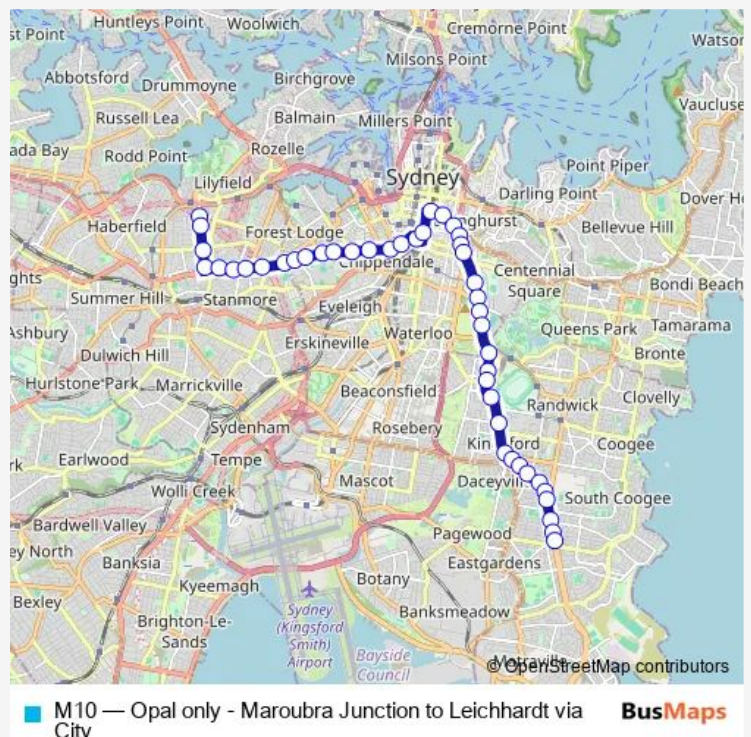

Direction

Pioneers Memorial Park, Norton St — Anzac Pde At Green St

44 stops

[Open route schedule](#)

- Pioneers Memorial Park, Norton St
- Pioneers Memorial Park, Norton St
- Leichhardt Public School, Marion St
- Norton St Before Parramatta Rd
- Parramatta Rd Before Catherine St
- Parramatta Rd Before Young St
- Parramatta Rd Before Johnston St
- Parramatta Rd At Nelson St
- Parramatta Rd At Mallett St
- Parramatta Rd Before Lyons Rd
- Parramatta Rd At Larkin St
- Parramatta Rd Opp University Of Sydney Ross St Gate
- University Of Sydney Footbridge, Parramatta Rd
- Broadway Opp Victoria Park
- Broadway Shopping Centre, Broadway
- University Of Technology Sydney, Broadway
- Central Station, Railway Square, Stand J
- Central Station, Eddy Av, Stand C
- Elizabeth St At Hay St
- Museum Station, Liverpool St, Stand A
- Oxford St Opp Brisbane St

Route info

Direction: Pioneers Memorial Park, Norton St

Stops: 44

Trip Duration: 1 hour 7 min

Oxford St At Palmer St

Flinders St After Oxford St

Flinders St At Hannam St

Flinders St Before South Dowling St

Maroubra Junction Public School, Anzac Pde

Anzac Pde At Alma Rd

Anzac Pde At Green St

Direction

Pacific Square, Anzac Pde — Norton St Opp Pioneers Memorial Park

39 stops

[Open route schedule](#)

Pacific Square, Anzac Pde

Sunday 07:36-19:30

Route info

Direction: Pacific Square, Anzac Pde

Stops: 39

Trip Duration: 0 hour 59 min

Victoria Park, Broadway

University Of Sydney Main Gate, Parramatta Rd

University Of Sydney Footbridge, Parramatta Rd