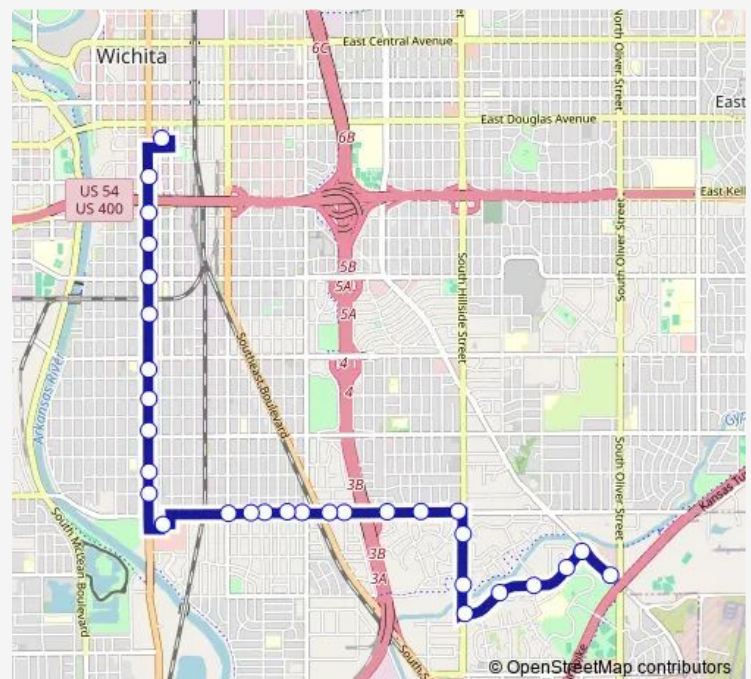

Thursday 07:00-18:20

Friday 07:00-18:20

Saturday 07:15-17:20

Sunday —

Route info

Direction: Transit Center

Stops: 33

Trip Duration: 0 hour 28 min

Mt. Vernon and Pershing Ob

Mt. Vernon and Oliver Ob

Oliver and Kinkaid Ob

Oliver and Pawnee Ob

Oliver & Pawnee Outbd

Geo Wash Blvd and Oliver Ib

Direction

Geo Wash Blvd and Oliver Ib — Transit Center

Thursday 05:40-18:50

Friday 05:40-18:50

Saturday 06:46-17:44

Sunday —

Route info

Direction: Geo Wash Blvd and Oliver Ib

Stops: 30

Trip Duration: 0 hour 32 min

Thursday 06:20-15:55

Friday 06:20-15:55

Saturday —

Sunday —

Route info

Direction: Geo Wash Blvd and Oliver Ib

Stops: 32

Trip Duration: 0 hour 30 min