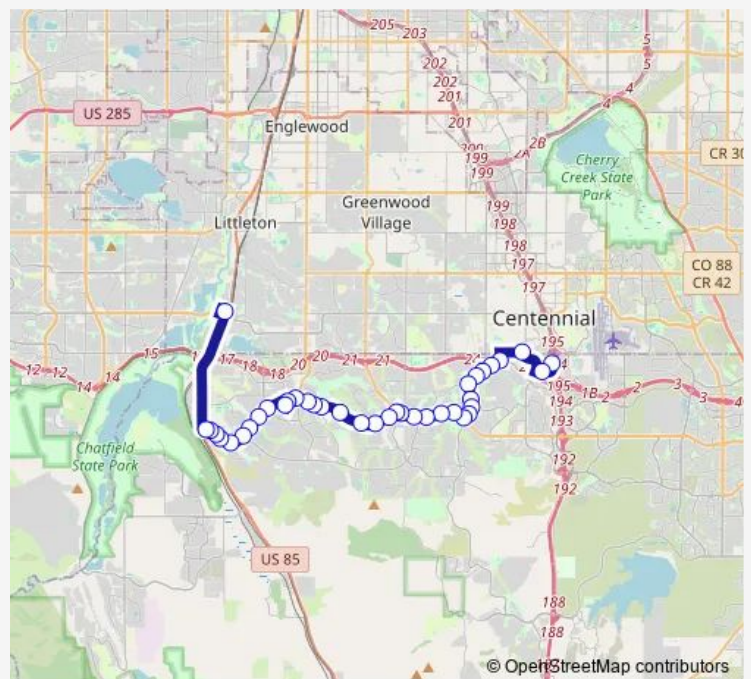

Highlands Ranch Pkwy & Burntwood Way

Highlands Ranch Pkwy & S Ranch Rd

**Route schedule**

Littleton / Mineral Station Gate D — Park Meadows Pedestrian Bridge

Monday 06:27-21:32

Tuesday 06:27-21:32

Wednesday 06:27-21:32

Thursday 06:27-21:32

Friday 06:27-21:32

Saturday 06:27-21:32

Sunday 08:27-18:27

**Route info**

Direction: Littleton / Mineral Station Gate D

Stops: 43

Trip Duration: 0 hour 39 min

402L — Highlands Ranch Parkway

Highlands Ranch Pkwy & Venneford Ranch Rd

Highlands Ranch Pkwy & Clairton Dr

Highlands Ranch Pkwy & Fairview Pkwy

S University Blvd & Highlands Ranch Pkwy

9500 Block S University Blvd

S University Blvd & Teal Ridge Ct

S University Blvd & S Cresthill Ln

S University Blvd & S Crosspointe Dr

S University Blvd & Crossland Way

S Quebec St & Lincoln Ave

S Quebec St & Timberline Rd

S Quebec St & Collegiate Dr