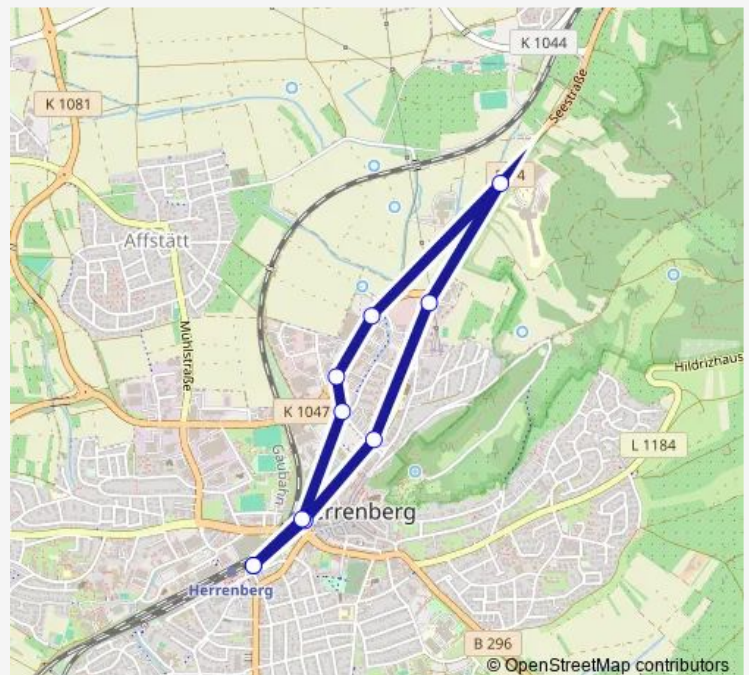

### Direction

Herrenberg — Herrenberg

10 stops

[Open route schedule](#)

Herrenberg

Herrenberg Bronntor

Herrenberg Benzstraße

Herrenberg Stadtwerke

Herrenberg Polizeihochschule

Herrenberg Porschestraße

Herrenberg Daimlerstraße

Herrenberg Affstätter Tal

Herrenberg Bronntor

Herrenberg

### Route schedule

Herrenberg — Herrenberg

Monday	20:51-00:51 <sup>+1</sup>
Tuesday	20:51-00:51 <sup>+1</sup>
Wednesday	20:51-00:51 <sup>+1</sup>
Thursday	20:51-00:51 <sup>+1</sup>
Friday	20:51-01:51 <sup>+1</sup>
Saturday	19:51-01:51 <sup>+1</sup>
Sunday	19:51-00:51 <sup>+1</sup>

### Route info

Direction: Herrenberg

Stops: 10

Trip Duration: 0 hour 15 min

RT783 Bus time schedules and route maps are available in an offline PDF at [busmaps.com](https://busmaps.com). Use the [busmaps.com](https://busmaps.com) website to see live bus times, train schedule or subway schedule, and step-by-step directions for all public transit in Herrenberg