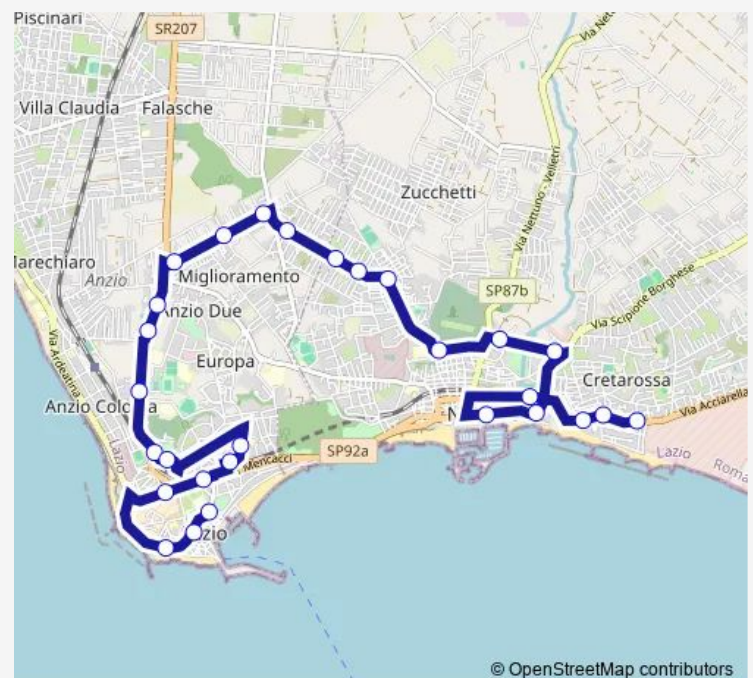

### Route schedule

Nettuno | Autostazione # f00095 — Anzio | Viale Paolini # f2910

Monday 07:30-12:50

Tuesday 07:30-12:50

Wednesday 07:30-12:50

Thursday 07:30-12:50

Friday 07:30-12:50

Saturday 07:40-12:50

### Route info

Direction: Nettuno | Autostazione # f00095

Stops: 28

Trip Duration: 0 hour 35 min

© OpenStreetMap contributors

Nettuno - Anzio # Ne033a

BusMaps

Anzio | Via Circeo (Liceo) # f13262