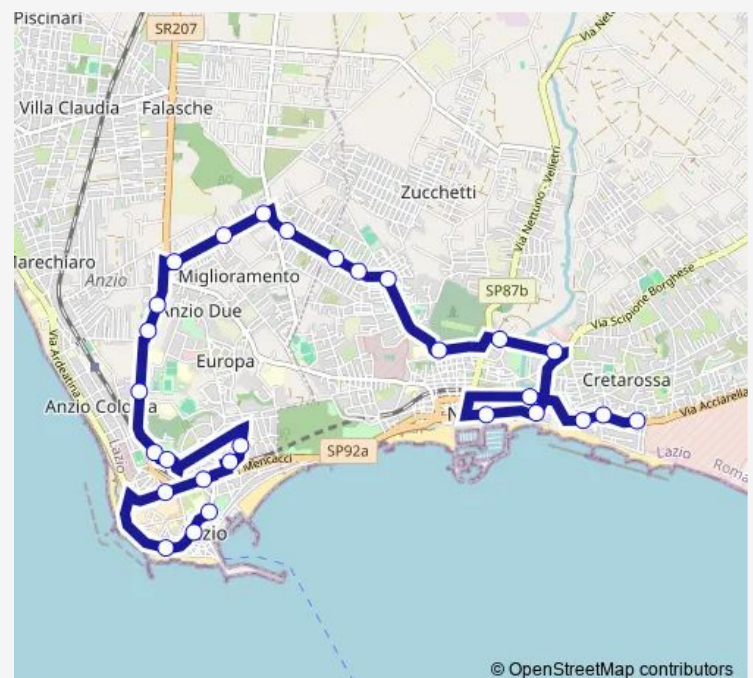

### Route schedule

Nettuno | Autostazione # f00095 — Anzio | Ist, Colonna Gatti # f2910

Monday 07:30-12:50

Tuesday 07:30-12:50

Wednesday 07:30-12:50

Thursday 07:30-12:50

Friday 07:30-12:50

Saturday 07:40-12:50

### Route info

Direction: Nettuno | Autostazione # f00095

Stops: 28

Trip Duration: 0 hour 36 min

© OpenStreetMap contributors

Nettuno - Anzio # Ne033a

BusMaps

Anzio | Via Circeo (Liceo) # f13262