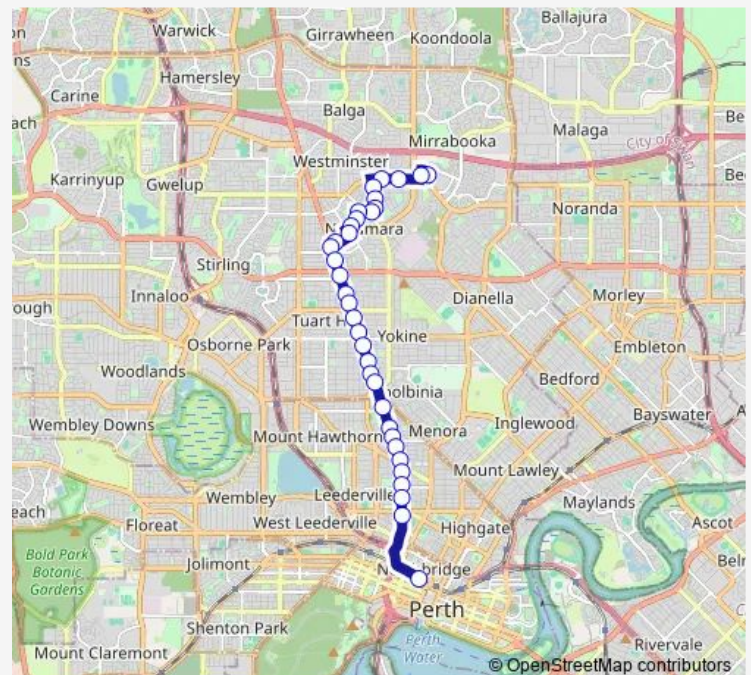

Ravenswood Dr Before Changton Wy

Ravenswood Dr After Majella Rd

Ravenswood Dr Before Mirrabooka Av

Route schedule

Cape St Servite College — Mirrabooka Station Stand 2

Monday 15:30

Tuesday 15:30

Wednesday 15:30

Thursday 15:30

Friday 15:30

Saturday —

Sunday —

Route info

Direction: Cape St Servite College

Stops: 23

Trip Duration: 0 hour 28 min

Chesterfield Rd After Yirrigan Dr

Mirrabooka Station Stand 2

Direction

Mirrabooka Station Stand 2 — Perth Busport Zone B

34 stops

[Open route schedule](#)

Mirrabooka Station Stand 2

Chesterfield Rd After Mirrabooka Stn

Saturday 05:57-22:23

Sunday 06:31-20:21

Route info

Direction: Mirrabooka Station Stand 2

Stops: 34

Trip Duration: 0 hour 28 min

Charles St After Selkirk St

Charles St After Paddington St