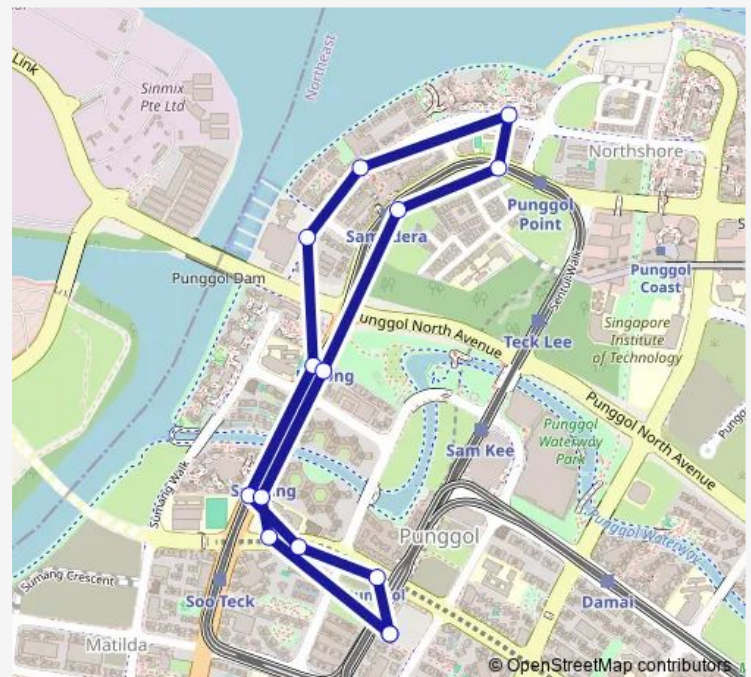

### Route schedule

Punggol Temp Int — Punggol Temp Int

Monday	05:45
Tuesday	05:45
Wednesday	05:45
Thursday	05:45
Friday	05:45
Saturday	05:45
Sunday	05:45

### Route info

Direction: Punggol Temp Int

Stops: 14

Trip Duration: 0 hour 24 min

384 Bus time schedules and route maps are available in an offline PDF at [busmaps.com](https://busmaps.com). Use the [busmaps.com](https://busmaps.com) website to see live bus times, train schedule or subway schedule, and step-by-step directions for all public transit in Singapore