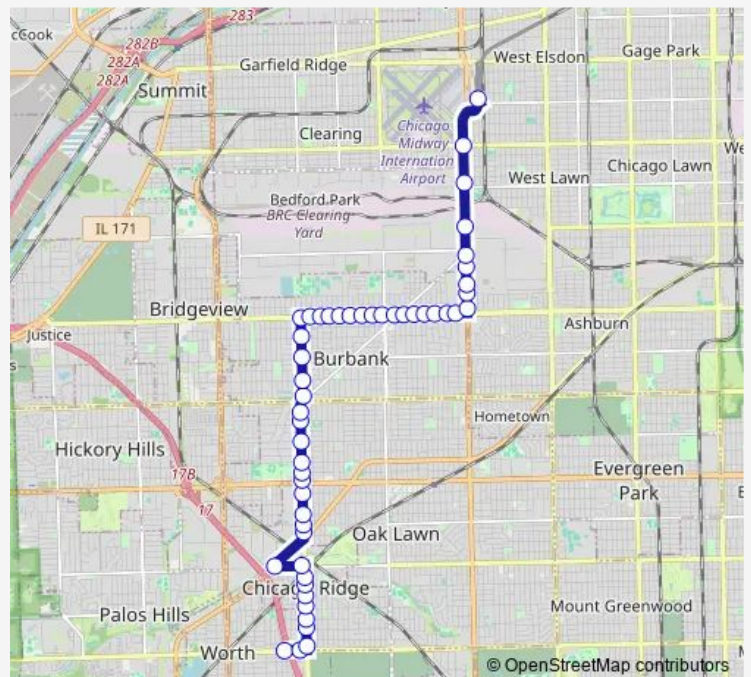

Ridgeland Ave & 91st St

8855 Ridgeland Ave

Ridgeland Ave & 88th St

**Route schedule**

111th St & Nashville Ave — Midway CTA Station

Monday 07:30-18:15

Tuesday 07:30-18:15

Wednesday 07:30-18:15

Thursday 07:30-18:15

Friday 07:30-18:15

Saturday 07:30-18:15

Sunday 09:02-16:50

**Route info**

Direction: 111th St & Nashville Ave

Stops: 50

Trip Duration: 0 hour 34 min

384 — Narragansett - Ridgeland

Narragansett Ave & 87th St

Narragansett Ave & 85th St

Narragansett Ave & 83rd St

Narragansett Ave & 81st St

Narragansett Ave & 79th St

79th St & Mobile Ave

79th St & Melvina Ave

79th St & Meade Ave

79th St & Austin Ave

79th St & Mayfield Ave

79th St & Menard Ave

79th St & Major Ave

79th St & Central Ave

79th St & State Rd

79th St & Long Ave