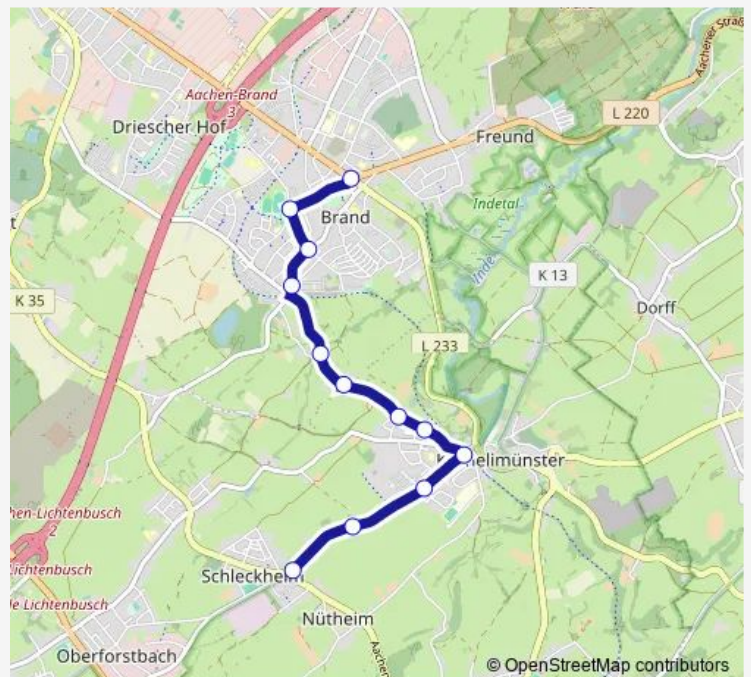

Local Bus Service 55V

[Go to website](#)

Direction

Aachen, Schleckheim Aachener Straße — Aachen, Brand

12 stops

[Open route schedule](#)

Aachen, Schleckheim Aachener Straße

Aachen, Kornelimünster Schleckheimer Straße

Aachen, Kornelimünster Meischenfeld

Aachen, Kornelimünster Schulberg

Aachen, Kornelimünster Steinkaulweid

Aachen, Kornelimünster Auf der Gallich

Aachen, Brand Niederforstbach Bau

Aachen, Brand Niederforstbach Pützgasse

Aachen, Brand Niederforstbach

Aachen, Brand Wolferskaul

Aachen, Brand Schwimmhalle

Aachen, Brand

Route schedule

Aachen, Schleckheim Aachener Straße — Aachen, Brand

Monday —

Tuesday —

Wednesday 13:32

Thursday —

Friday —

Saturday —

Sunday —

Route info

Direction: Aachen, Schleckheim Aachener Straße

Stops: 12

Trip Duration: 0 hour 13 min

■ 55V

BusMaps