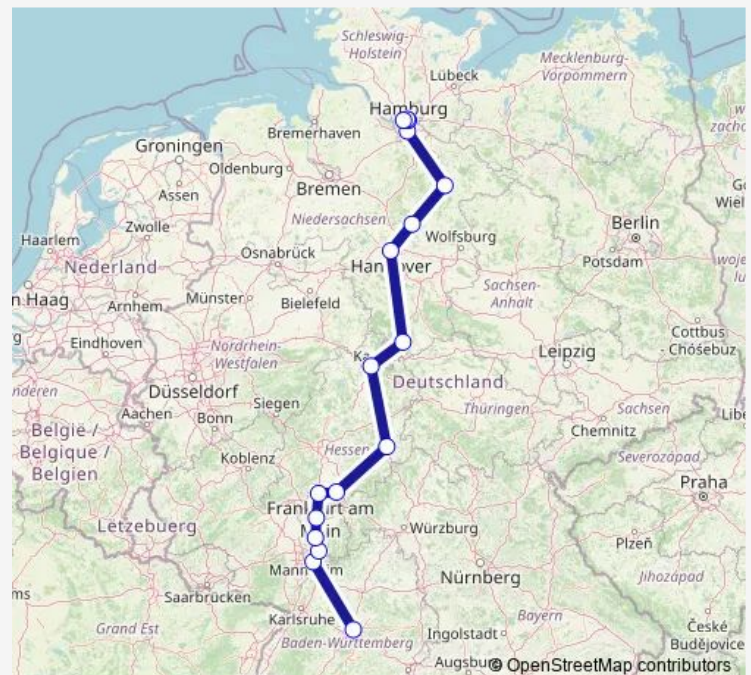

Weinheim(Bergstr)Hbf

Bensheim

Darmstadt Hbf

Frankfurt(Main)Hbf

Hanau Hbf

Fulda

Kassel-Wilhelmshöhe

Göttingen

Hannover Hbf

Celle

Uelzen

Hamburg-Harburg

Hamburg Hbf

Hamburg Dammtor

Hamburg-Altona

Route schedule

Stuttgart Hbf — Hamburg-Altona

Monday	—
Tuesday	—
Wednesday	10:14
Thursday	12:11
Friday	10:14
Saturday	10:14
Sunday	12:11-12:15

Route info

Direction: Stuttgart Hbf

Stops: 17

Trip Duration: 6 hour 29 min

Direction

Hamburg-Altona — Karlsruhe Hbf

16 stops

[Open route schedule](#)

Hamburg-Altona

Hamburg Dammtor

Hamburg Hbf

Hamburg-Harburg

Lüneburg