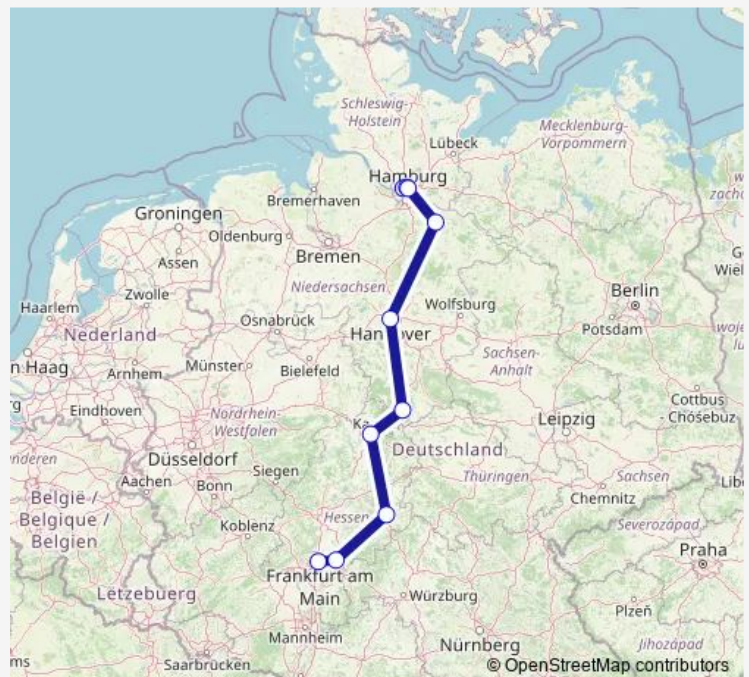

Hamburg Hbf

Lüneburg

Hannover Hbf

Göttingen

Kassel-Wilhelmshöhe

Fulda

Hanau Hbf

Frankfurt(Main)Hbf

Route schedule

Rostock Hbf — Frankfurt(Main)Hbf

Monday	—
Tuesday	08:59
Wednesday	08:59
Thursday	—
Friday	08:59
Saturday	08:59
Sunday	—

Route info

Direction: Rostock Hbf

Stops: 12

Trip Duration: 6 hour 44 min

Direction

München Hbf — Hamburg-Altona

15 stops

[Open route schedule](#)

München Hbf

Ingolstadt, Hauptbahnhof

Nürnberg Hbf

Würzburg Hbf

Fulda

Kassel-Wilhelmshöhe

Göttingen

Hannover Hbf

Celle

Uelzen

Lüneburg

Hamburg-Harburg