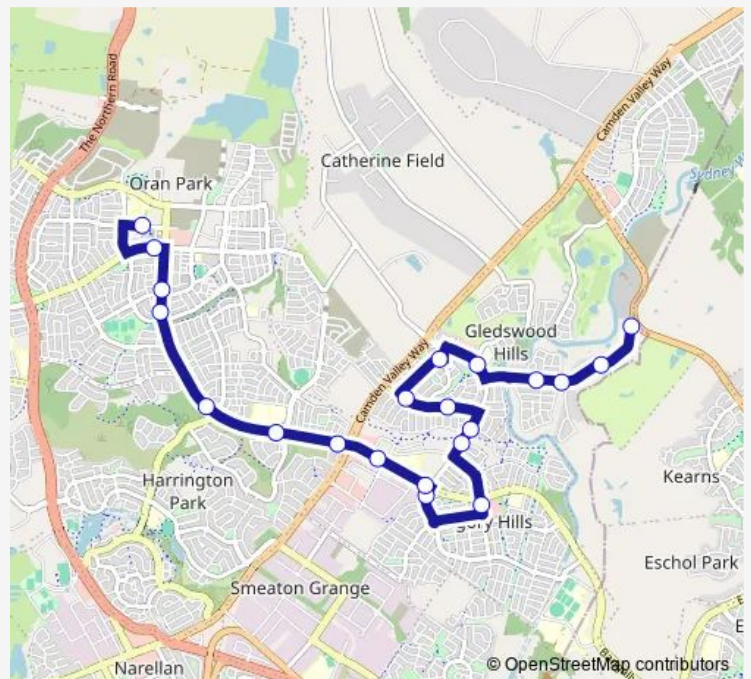

School Bus 6060 Gledswood Hills to Oran Park Hs

[Go to website](#)

Direction

Gledswood Hills Dr After Raby Rd — Oran Park High School, Podium Way

21 stops

[Open route schedule](#)

- Gledswood Hills Dr After Raby Rd
- Gledswood Hills Dr Opp Serenity Cct
- Gledswood Hills Dr Before Glendiver St
- Gledswood Hill Dr Before Baxter Way
- The Hermitage Way Opp Gledswood Hills Public School
- Lillydale After Longview Rd
- Fairbank Dr After Lillydale Av
- Fairbank Dr Opp Oakridge Lane
- The Hermitage Way Opp Sandhurst Dr
- The Hermitage Way At Yaldara St
- Village Cct Shops
- Donovan Bvd Before Gregory Hills Dr
- Gregory Hills Dr After Donovan Bvd
- Gregory Hills After Central Hills Dr
- Oran Park Dr After Camden Valley Way
- Oran Pk Dr After Forestgrove Dr
- Oran Park Dr After Harrington Pkwy
- Oran Park Dr After South Cct
- Oran Park Dr After Central Av
- Peter Brock Dr After Oran Park Dr
- Oran Park High School, Podium Way

Route schedule

Gledswood Hills Dr After Raby Rd — Oran Park High School, Podium Way

Monday	07:45
Tuesday	07:45
Wednesday	07:45
Thursday	07:45
Friday	—
Saturday	—
Sunday	—

Route info

Direction: Gledswood Hills Dr After Raby Rd

Stops: 21

Trip Duration: 0 hour 32 min

6060 — Gledswood Hills to Oran Park Hs

6060 School Bus time schedules and route maps are available in an offline PDF at busmaps.com. Use the busmaps.com website to see live bus times, train schedule or subway schedule, and step-by-step directions for all public transit in Liverpool