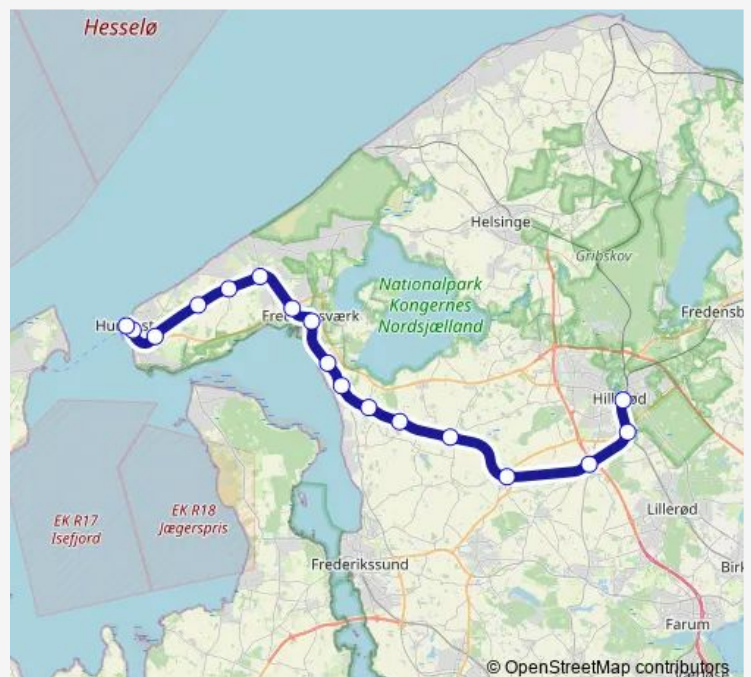

Rail 920R

[Go to website](#)

Direction

Hillerød St. — Hundested Havn St.

17 stops

[Open route schedule](#)

Hillerød St.

Favrholm St.

Hanehoved St.

Melby St.

Dyssekilde St.

Østerbjerg St.

Vibehus St.

Hundested St.

Hundested Havn St.

Route schedule

Hillerød St. — Hundested Havn St.

Monday	05:25-00:22 ⁺¹
Tuesday	05:25-00:22 ⁺¹
Wednesday	05:25-00:22 ⁺¹
Thursday	05:25-00:22 ⁺¹
Friday	05:25-00:22 ⁺¹
Saturday	06:17-00:17 ⁺¹
Sunday	06:17-00:17 ⁺¹

Route info

Direction: Hillerød St.

Stops: 17

Trip Duration: 0 hour 55 min

920R

BusMaps

Direction

Hundested Havn St. — Hillerød St.

17 stops