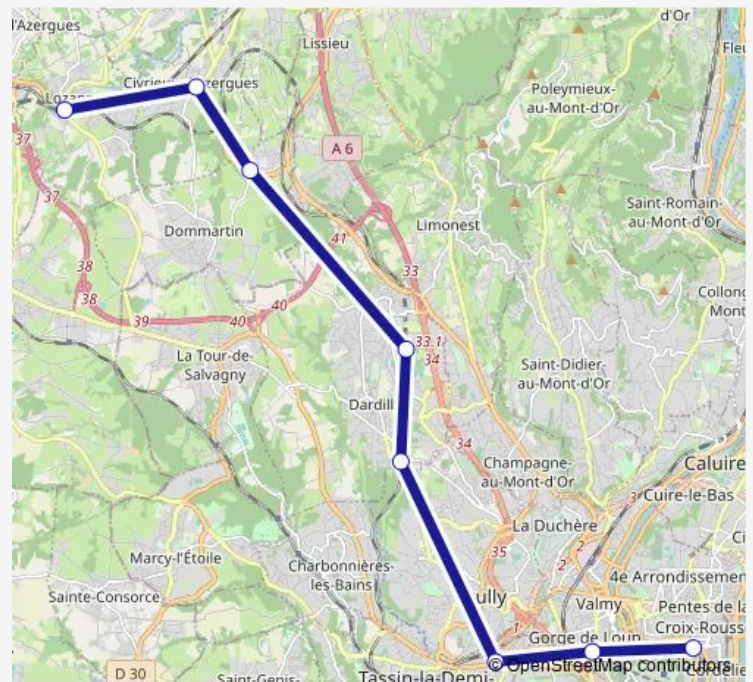

### Route schedule

Lyon Gorge de Loup — Lozanne

Monday 08:30-17:41

Tuesday 08:30-17:41

Wednesday 08:30-17:41

Thursday 08:30-17:41

Friday —

Saturday —

### Route info

Direction: Lyon Gorge de Loup

Stops: 7

Trip Duration: 0 hour 51 min

■ C29

## Route info

Direction: Lozanne

Stops: 8

Trip Duration: 0 hour 48 min

## Route info

Direction: Lyon Saint-Paul, Quai de Bondy

Stops: 8

Trip Duration: 0 hour 46 min