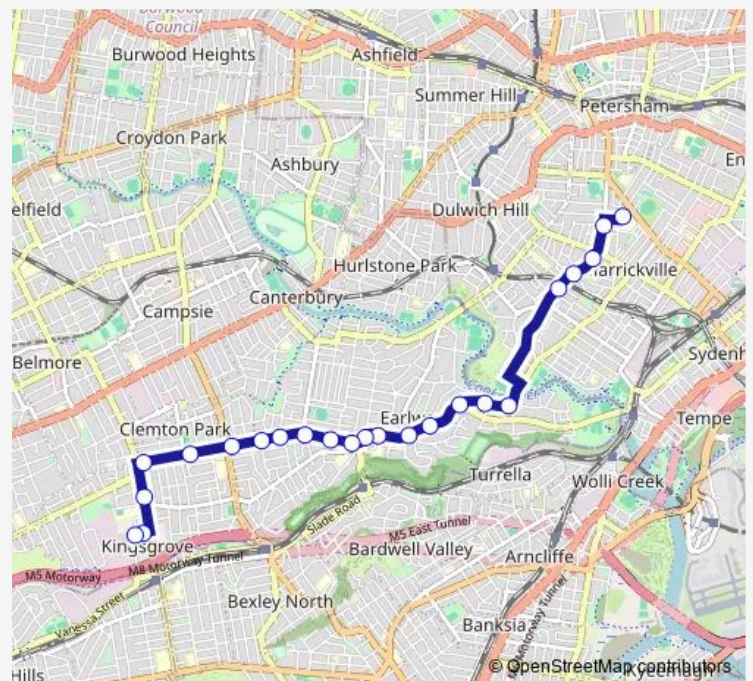

William St Opp Cameron Av

William St Opp Woolcott St

William St Opp Westfield St

William St At Main St

Clemton Park Shops, William St

William St Before Hilltop St

William St At Shackel Av

Kingsgrove Rd Opp Kingsgrove North High School

Route schedule

Marrickville High School, Centennial St, Stand A — Kingsgrove Bus Depot, Richland St

Monday 15:12

Tuesday 15:12

Wednesday 15:12

Thursday —

Friday —

Saturday —

Sunday —

Route info

Direction: Marrickville High School, Centennial St, Stand A

Stops: 23

Trip Duration: 0 hour 30 min

644s — Marrickville High to Kingsgrove Depot

Omnibus Rd After Kingsgrove Rd

Kingsgrove Bus Depot, Richland St