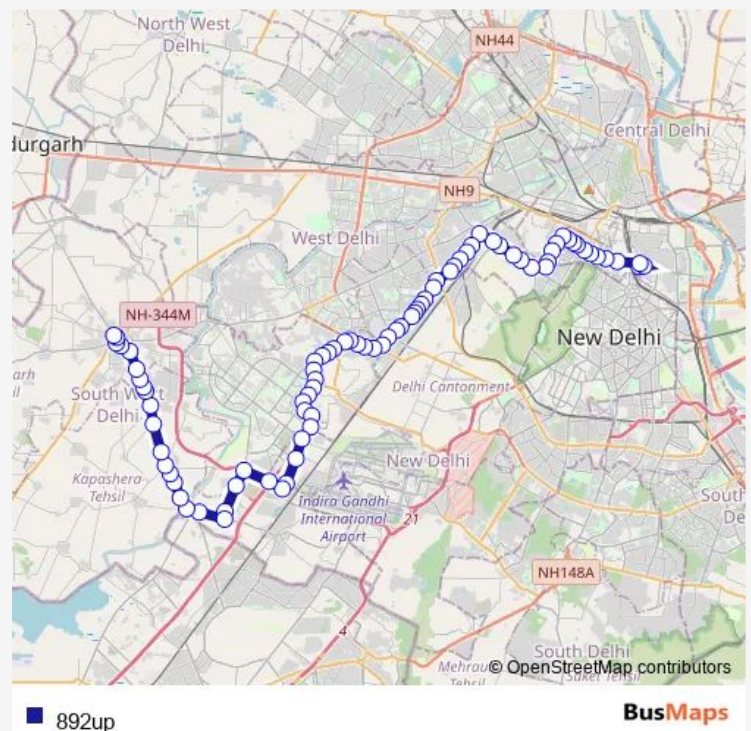

West Patel Nagar

Shadipur DTC Colony Metro Station

Shadipur Depot

Route schedule

New Delhi Railway Station Gate 2 — Najafgarh Terminal

Monday 09:03-20:50

Tuesday 09:03-20:50

Wednesday 09:03-20:50

Thursday 09:03-20:50

Friday 09:03-20:50

Saturday 09:03-20:50

Sunday 09:03-20:50

Route info

Direction: New Delhi Railway Station Gate 2

Stops: 82

Trip Duration: 2 hour 44 min