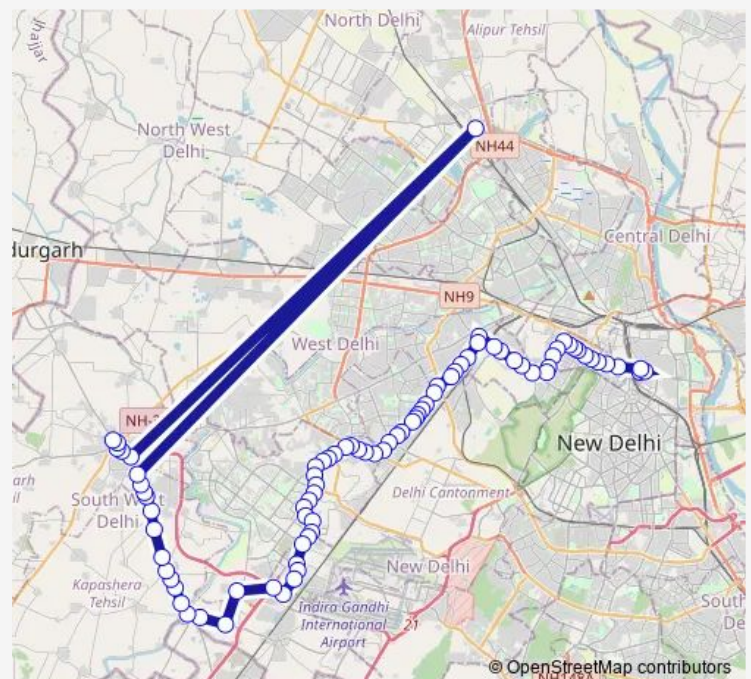

West Patel Nagar

Shadipur DTC Colony Metro Station

Shadipur Depot

Route schedule

New Delhi Railway Station Gate 2 — Najafgarh Terminal

Monday 05:16-16:36

Tuesday 05:16-16:36

Wednesday 05:16-16:36

Thursday 05:16-16:36

Friday 05:16-16:36

Saturday 05:16-16:36

Sunday 05:16-16:36

Route info

Direction: New Delhi Railway Station Gate 2

Stops: 83

Trip Duration: 5 hour 34 min