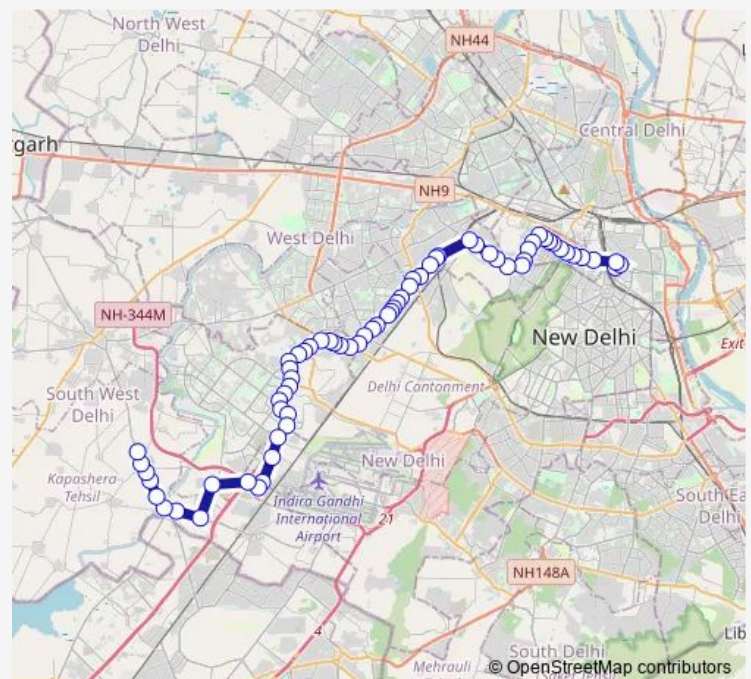

West Patel Nagar

Shadipur DTC Colony Metro Station

Shadipur Depot

Route schedule

New Delhi Railway Station Gate 2 — Chhawla School

Monday 09:15-22:30

Tuesday 09:15-22:30

Wednesday 09:15-22:30

Thursday 09:15-22:30

Friday 09:15-22:30

Saturday 09:15-22:30

Sunday 09:15-22:30

Route info

Direction: New Delhi Railway Station Gate 2

Stops: 67

Trip Duration: 2 hour 16 min