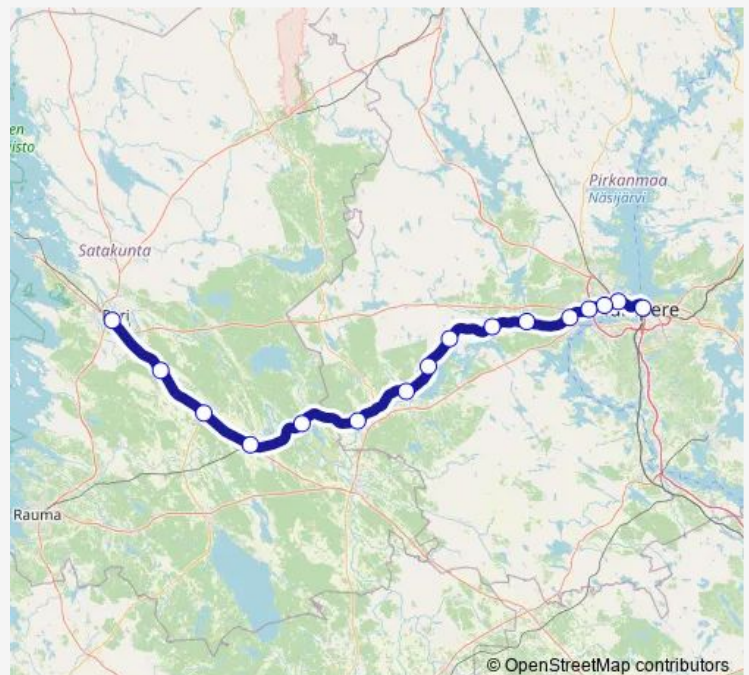

Tuesday 20:09

Wednesday 20:09

Thursday 20:09

Friday 20:09

Saturday —

Sunday 20:09

Route info

Direction: Tampere

Stops: 16

Trip Duration: 1 hour 36 min

■ IC 473 — Tampere - Pori

BusMaps

IC 473 Long Distance Trains time schedules and route maps are available in an offline PDF at busmaps.com. Use the busmaps.com website to see live bus times, train schedule or subway schedule, and step-by-step directions for all public transit in Tampere