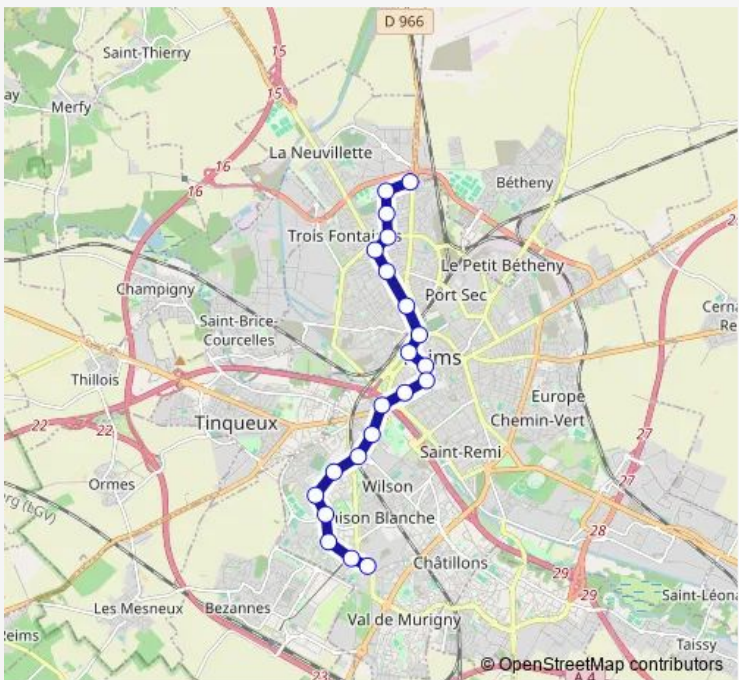

Metro TRAM Tram-Neufchatel<>Hopital Debre/Gare Champagne Tgv

[Go to website](#)

Direction
 Neufchatel — Hopital Debre
 21 stops
[Open route schedule](#)

- Neufchatel
- Georges Hebert
- DE Fermat
- Jean Mace
- Belges
- Danton-Rauseo
- ST Thomas
- Schneiter
- Gare Centre
- Langlet
- Opera-Cathedrale
- Vesle
- Comedie
- Courlancy
- Franchet Esperey
- Saint John Perse
- Campus CRX Rouge
- Kennedy
- Arago
- Mediatheque
- Hopital Debre

Route schedule
 Neufchatel — Hopital Debre

Monday	05:30-23:35
Tuesday	05:30-23:35
Wednesday	05:30-23:35
Thursday	05:30-23:58
Friday	05:30-23:58
Saturday	05:30-23:58
Sunday	08:07-22:58

Route info
 Direction: Neufchatel
 Stops: 21
 Trip Duration: 0 hour 33 min

■ TRAM — Tram-Neufchatel<>Hopital Debre/Gare Champagne Tgv **BusMaps**

Direction

Hopital Debre — Neufchatel

21 stops

[Open route schedule](#)

Hopital Debre

Mediatheque

Arago

Direction: Gare Champ. Tgv

Stops: 22

Trip Duration: 0 hour 35 min

TRAM Metro time schedules and route maps are available in an offline PDF at busmaps.com. Use the busmaps.com website to see live bus times, train schedule or subway schedule, and step-by-step directions for all public transit in Reims