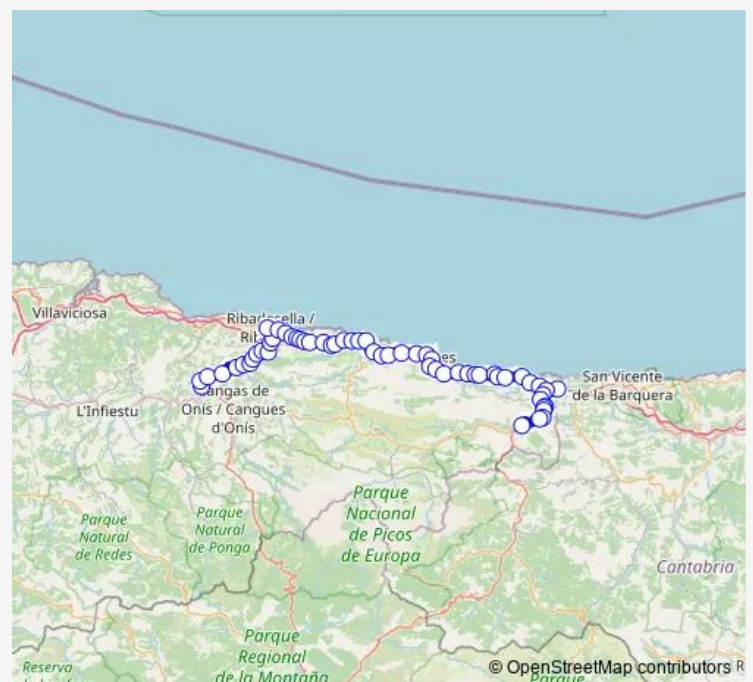

[Toriellu|Toriello] Toriellu [Cta 05477]

[Toriellu|Toriello] Cruce Cuerres [Cta 05478]

[Cuerres] La Venta el Revés [Cta 05480]

Route schedule

[Arriondas/Arriondes, Les] Hospital Arriondas [Cta 03833]
— [Siejo] Siejo - Panes [Cta 05308]

Monday 09:30-15:30

Tuesday 15:30

Wednesday 15:30

Thursday 09:30-15:30

Friday 09:30-15:30

Saturday 09:30

Sunday 09:30

Route info

Direction: [Arriondas/Arriondes, Les] Hospital Arriondas [Cta 03833]

Stops: 58

Trip Duration: 1 hour 52 min

■ Arr — Arriondas-Panes [Colombres] [Hospital] [Llanes]

[Belmonte] Belmonte de Pría [Cta 05485]

[Piñeres] Piñeres [Cta 05489]