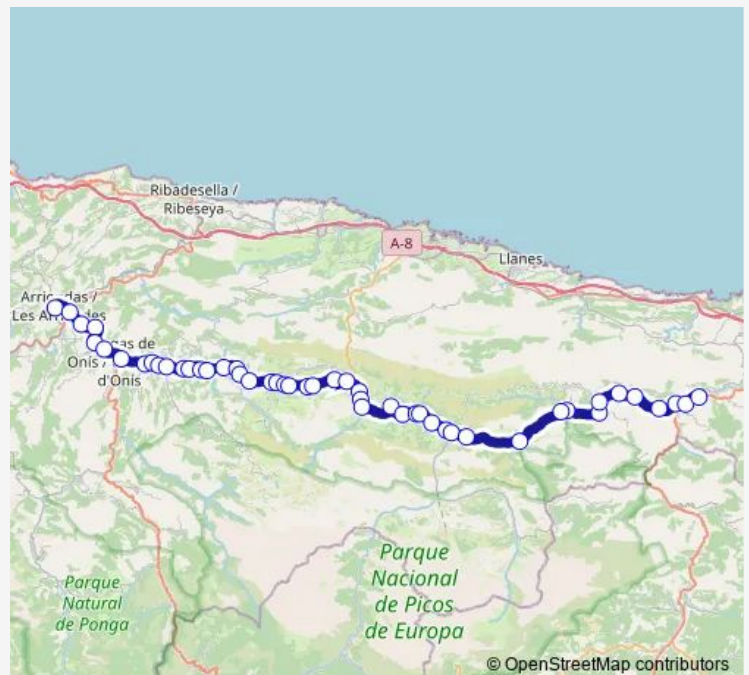

Bus Arr Arriondas-Panes [Arenas de Cabrales]

[Go to website](#)

Direction

[Arriondas/Arriondes, Les] Estación Bus Arriondas [Cta 03829] — [Siejo] Siejo - Panes [Cta 05309]

49 stops

[Open route schedule](#)

[Arriondas/Arriondes, Les] Estación Bus Arriondas [Cta 03829]

[Arriondas/Arriondes, Les] La Morca [Cta 05427]

[Roces, Les|Rozas, Las] Les Roces 2 [Cta 05429]

[Roces, Les|Rozas, Las] Les Roces [Cta 05431]

[Vega LOS Caseros, La|Vega de los Caseros, La] Vega de los Caseros [Cta 05433]

[Villanueva] Los Prados [Cta 05435]

[CANGUES D'ONÍS/CANGAS DE ONÍS] Estación Bus Cangas de Onís [Cta 07993]

[Ñarciandi|Narciandi] Canzolaz [Cta 03572]

[Ñarciandi|Narciandi] Susierra [Cta 03576]

[Sotu Cangues|Soto de Cangas] La Venta [Cta 03589]

[Sotu Cangues|Soto de Cangas] Camping Caovilla [Cta 03594]

[Corao] Corao [Cta 03602]

[Corao] Corao [Cta 03604]

[Estrada, LA] La Estrada [Cta 03606]

[Intriago] Puente Intriago [Cta 03610]

[Villaverde] Cruce Llenín - Iglesia [Cta 03613]

[Mestas|Mestas de Con] Cruce Estelleru - Beceña [Cta 03617]

[Mestas|Mestas de Con] Mestas [Cta 03619]

Route schedule

[Arriondas/Arriondes, Les] Estación Bus Arriondas [Cta 03829] — [Siejo] Siejo - Panes [Cta 05309]

Monday	19:45
Tuesday	19:45
Wednesday	19:45
Thursday	19:45
Friday	19:45
Saturday	—
Sunday	—

Route info

Direction: [Arriondas/Arriondes, Les] Estación Bus Arriondas [Cta 03829]

Stops: 49

Trip Duration: 1 hour 19 min

■ Arr — Arriondas-Panes [Arenas de Cabrales]