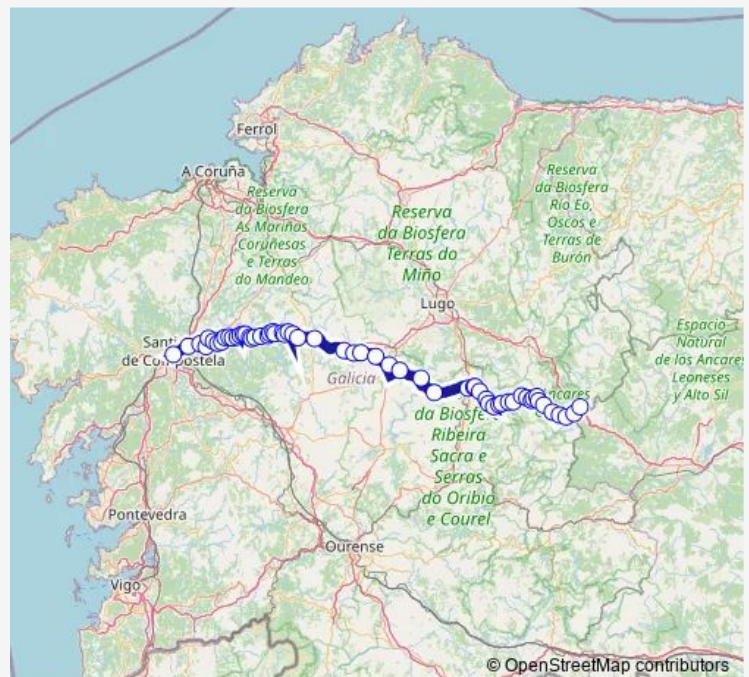

### Route schedule

Santiago E.I. — Pedrafita DO Cebreiro

Monday	11:00
Tuesday	11:00
Wednesday	11:00
Thursday	—
Friday	11:00
Saturday	11:00
Sunday	11:00

### Route info

Direction: Santiago E.I.

Stops: 60

Trip Duration: 3 hour 15 min

XG802005 — Pedrafita do Cebreiro-Santiago E.I.

Polígono Arzúa

Arzúa

Ribadiso