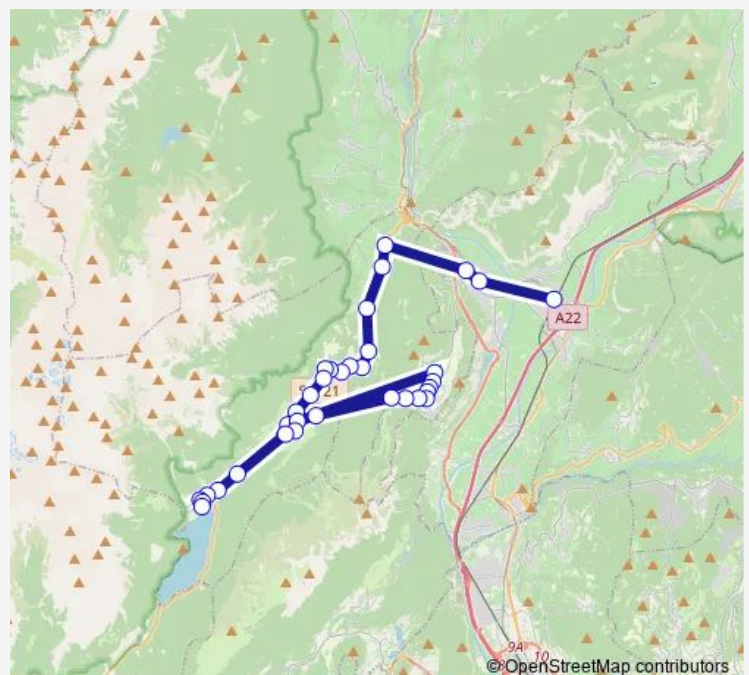

### Route schedule

Molveno — Mezzocorona-Staz.Fs

Monday 13:25

Tuesday 13:25

Wednesday 13:25

Thursday 13:25

Friday 13:25

Saturday 13:25

### Route info

Direction: Molveno

Stops: 24

Trip Duration: 0 hour 50 min

■ B611 — Trento-Mezzocorona-Fai d/Paganella-Andalo-Molveno

Mezzolombardo. Nord

Mezzolombardo

Mezzocorona-Staz.Fs