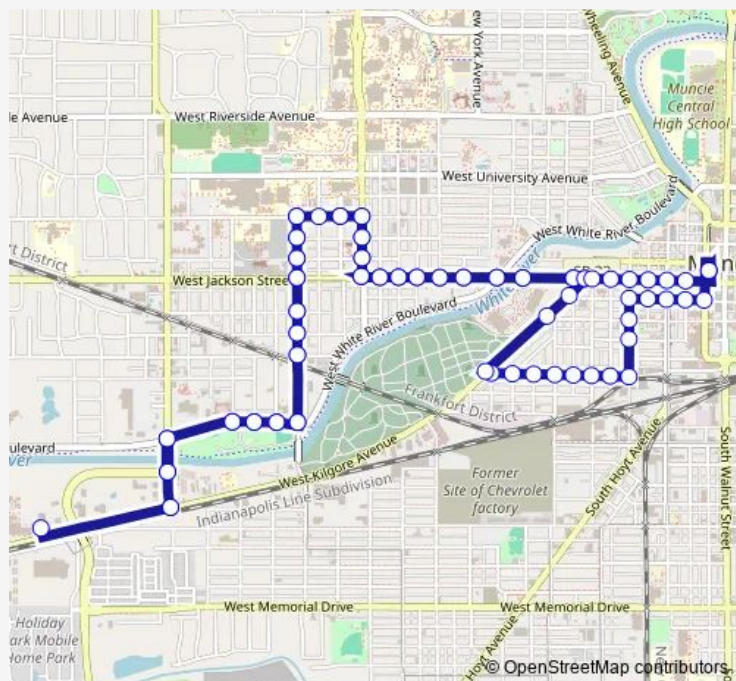

### Route schedule

Mits Station — Mits Station

Monday	09:00-18:00
Tuesday	09:00-18:00
Wednesday	09:00-18:00
Thursday	09:00-18:00
Friday	09:00-18:00
Saturday	09:15-17:15
Sunday	—

### Route info

Direction: Mits Station

Stops: 83

Trip Duration: 0 hour 25 min

Jackson/Main (2)

Jackson/White River

Jackson/Graceland

Jackson/Dicks