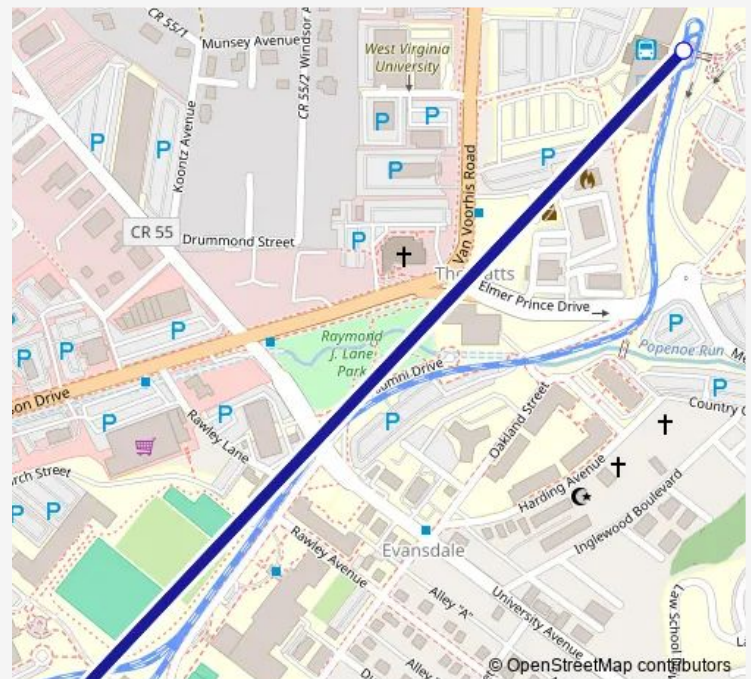

Tram TOW-HSC-Tow

[Go to website](#)

Direction

Hsc — Towers

2 stops

[Open route schedule](#)

Hsc

Towers

Route schedule

Hsc — Towers

Monday	06:30-22:00
Tuesday	06:30-22:00
Wednesday	06:30-22:00
Thursday	06:30-22:00
Friday	06:30-22:00
Saturday	06:30-22:00
Sunday	—

Route info

Direction: Hsc

Stops: 2

Trip Duration: 0 hour 15 min

TOW-HSC-Tow

TOW-HSC-Tow Tram time schedules and route maps are available in an offline PDF at busmaps.com. Use the busmaps.com website to see live bus times, train schedule or subway schedule, and step-by-step directions for all public transit in Morgantown