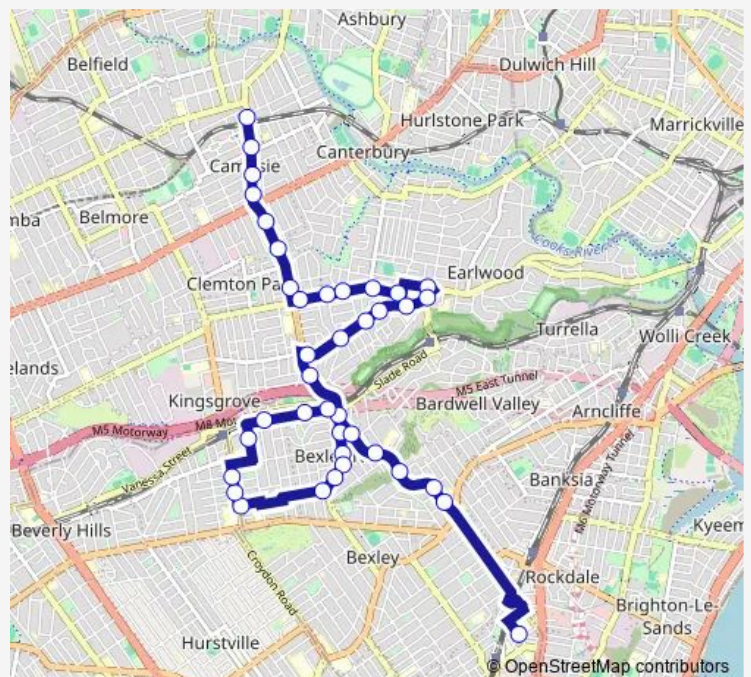

William St At Westfield St

William St After Woolcott St

William St Before Cameron Av

Earwood Shops, Clarke St, Stand A

Earwood Shops, Homer St, Stand E

Earwood Public School, Homer St

Homer St Opp Schofield Av

Homer St Opp Glenview Av

Homer St At Woodlawn Av

Homer St Before Bexley Rd

Bexley Rd After Douglas St

Bexley North Station, Bexley Rd

Route schedule

Campsie Station, Beamish St, Stand C — St George Girls High School, Palmerston St

Monday 07:45

Tuesday 07:45

Wednesday 07:45

Thursday 07:45

Friday —

Saturday —

Sunday —

Route info

Direction: Campsie Station, Beamish St, Stand C

Stops: 39

Trip Duration: 0 hour 49 min

721s — Campsie Station to St George Girls High

New Illawarra Rd Opp Lynesta Av

New Illawarra Rd Opp Macdonald Cres

New Illawarra Rd Opp Tomkins St