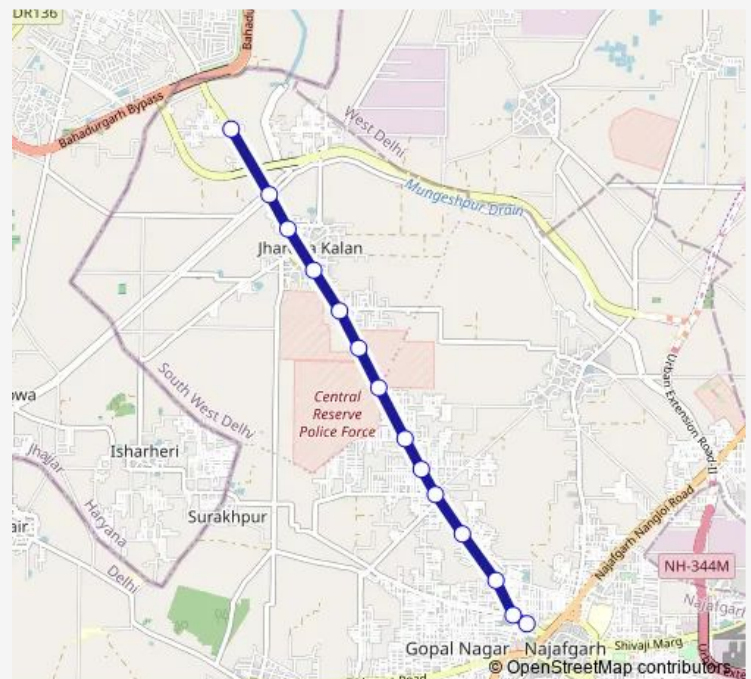

Baba Haridass Nagar

New Anaj Mandi

Surakh Pur Crossing

Najafgarh Terminal

Route schedule

Satyapuram Jharoda — Najafgarh Terminal

Monday 12:36-15:00

Tuesday 12:36-15:00

Wednesday 12:36-15:00

Thursday 12:36-15:00

Friday 12:36-15:00

Saturday 12:36-15:00

Sunday 12:36-15:00

Route info

Direction: Satyapuram Jharoda

Stops: 14

Trip Duration: 0 hour 26 min

825edown

BusMaps

825edown Bus time schedules and route maps are available in an offline PDF at busmaps.com. Use the busmaps.com website to see live bus times, train schedule or subway schedule, and step-by-step directions for all public transit in New Delhi