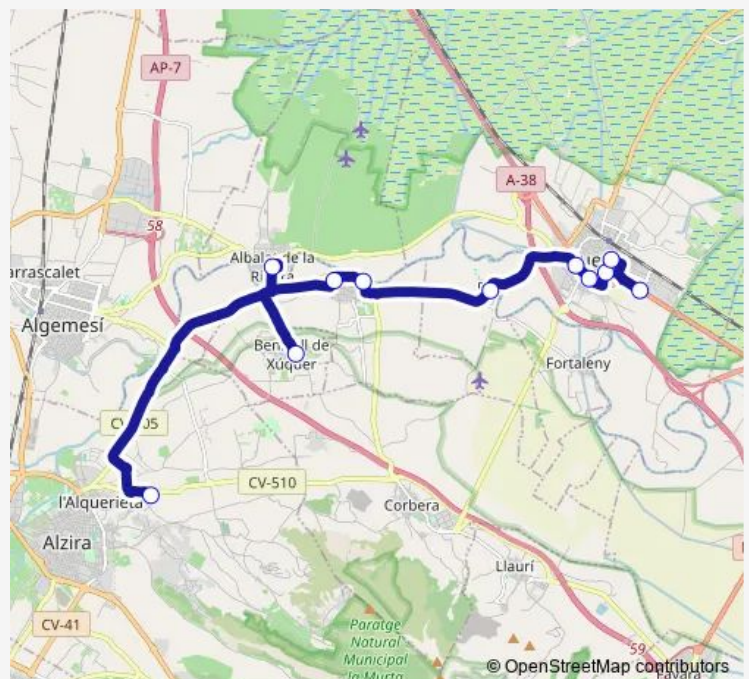

Bus L1B Sueca – Albalat – Hospital

[Go to website](#)

Direction

Hospital de la Ribera [Alzira] — Av. Ciutat d Alacant,front 27

11 stops

[Open route schedule](#)

Hospital de la Ribera [Alzira]

Plaça De La Creu [Benicull de Xúquer]

Monday —

Tuesday —

Wednesday —

Thursday —

Friday —

Saturday 13:30

Sunday 13:30

Route info

Direction: Hospital de la Ribera [Alzira]

Stops: 11

Trip Duration: 0 hour 36 min

■ L1B — Sueca – Albalat – Hospital

Direction

Av. Ciutat d Alacant, 27 — Hospital de la Ribera [Alzira]

11 stops

[Open route schedule](#)

Monday —

Tuesday —

Wednesday —

Thursday —

Friday —

Saturday 09:45

Sunday 09:45

Route info