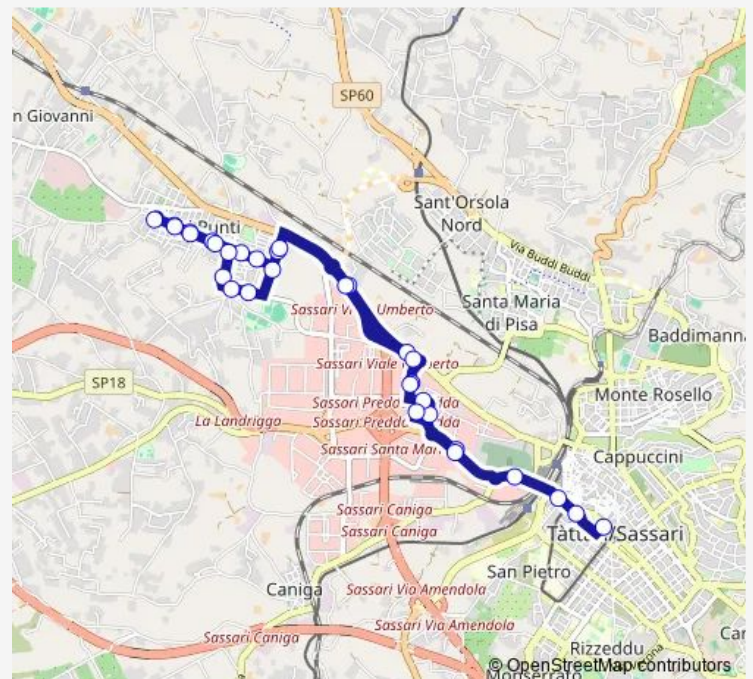

Bus S01 Scolastico 1

[Go to website](#)

Direction

Via Predda Niedda Fronte 37 — Via Tavolara

31 stops

[Open route schedule](#)

Via Predda Niedda Fronte 37

Z.I. Predda Niedda Strada 19

Via Pala Di Carru 18

Via Pala Di Carru 56

Via Pala Di Carru Fronte 131/149

Route schedule

Via Predda Niedda Fronte 37 — Via Tavolara

Monday	07:05
Tuesday	07:05
Wednesday	07:05
Thursday	07:05
Friday	07:05
Saturday	07:05
Sunday	—

Route info

Direction: Via Predda Niedda Fronte 37

Stops: 31

Trip Duration: 0 hour 25 min

■ S01 — Scolastico 1

Via Li Punti 20

Sp Ex Ss 131 Civico 74

Viale Porto Torres 58

Z.I.Predda Niedda Strada 21 Fermata 2

Z.I. Predda Niedda Strada 17

Via Predda Niedda 37

Via Predda Niedda Fronte Cimitero

Piazza Santa Maria

Via Coppino 12

Via Tavolara

S01 Bus time schedules and route maps are available in an offline PDF at busmaps.com. Use the busmaps.com website to see live bus times, train schedule or subway schedule, and step-by-step directions for all public transit in Sassari