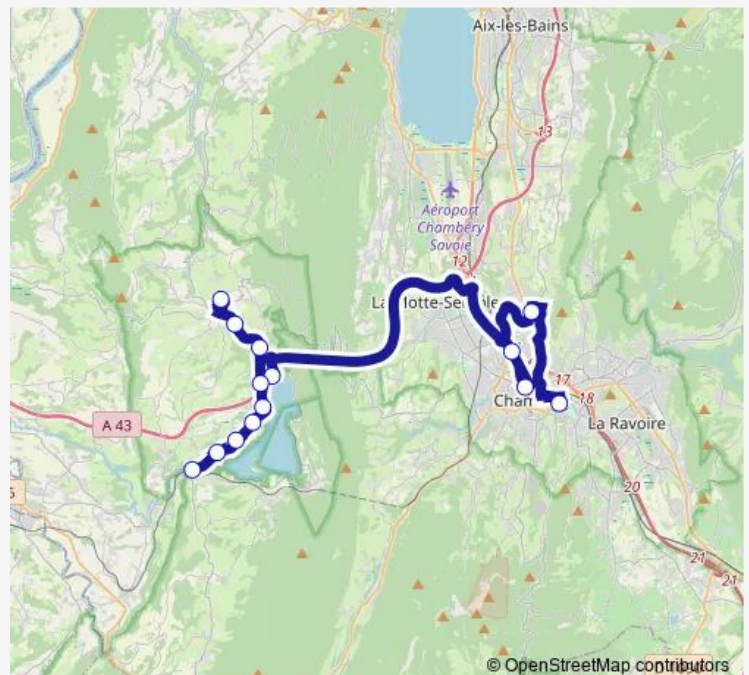

Gare-Routiere

Polygone

Area

LES-Gollets

Safraniere

College

Camping-Novalaise-Pla

Base-D'Aviron

Wednesday 09:30-19:15

Thursday 09:30-19:15

Friday 09:30-19:15

Saturday 09:30-18:00

Sunday —

Route info

Direction: Lycee-Monge

Stops: 14

Trip Duration: 1 hour 10 min

S01 — Saint Alban de Montbel - Novalaise - Chambéry

Direction

GUE-Plan — Lycee-Monge

13 stops

[Open route schedule](#)

GUE-Plan

ZA-Ganiv

Thursday 06:35-18:15

Friday 06:35-18:15

Saturday 07:35-18:15

Sunday —

Route info

Direction: GUE-Plan

Stops: 13

Trip Duration: 0 hour 55 min